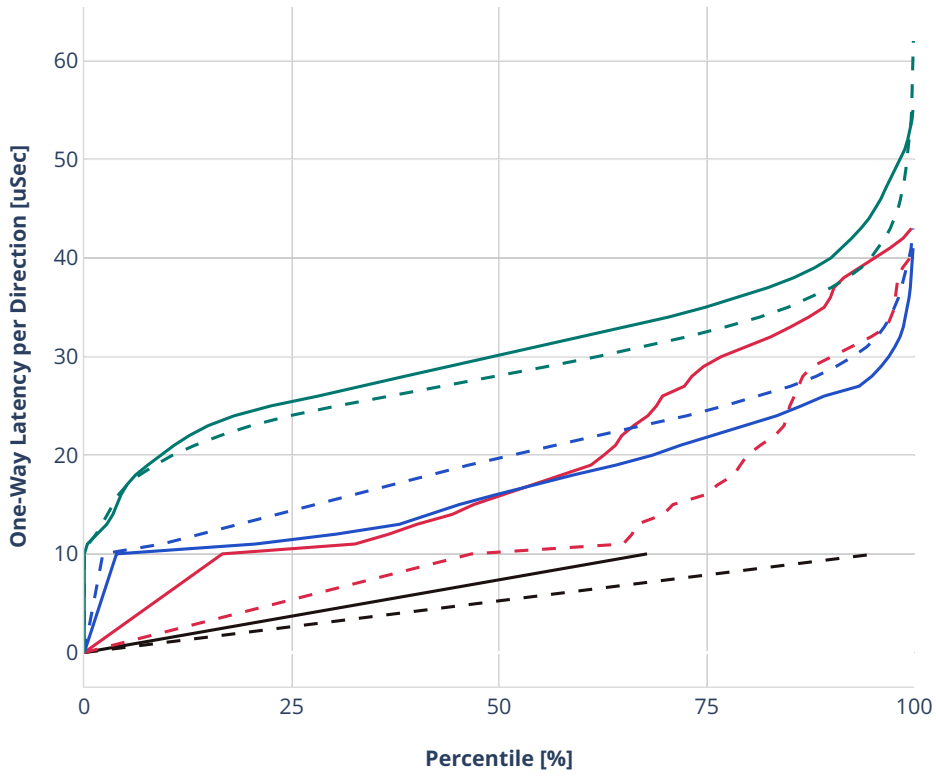

Latency: ethip4-ip4scale2m-rnd

- - No-load.
- - Low-load, 10% PDR.
- - Mid-load, 50% PDR.
- - High-load, 90% PDR.