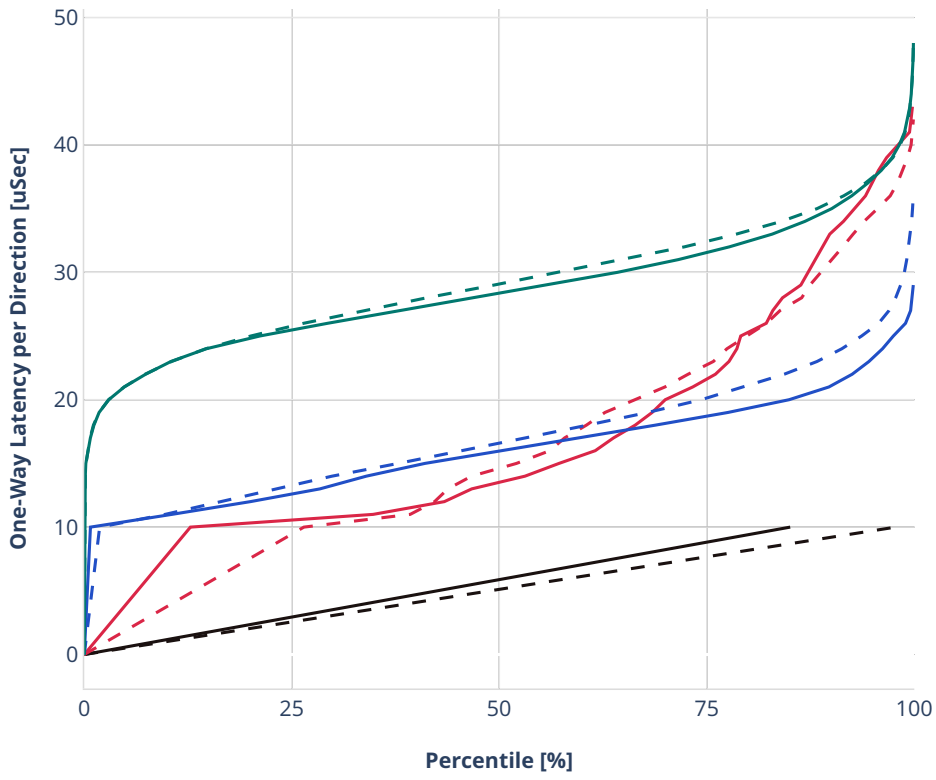

Latency: ethip4-ip4scale20k

- - No-load.
- - Low-load, 10% PDR.
- - Mid-load, 50% PDR.
- - High-load, 90% PDR.