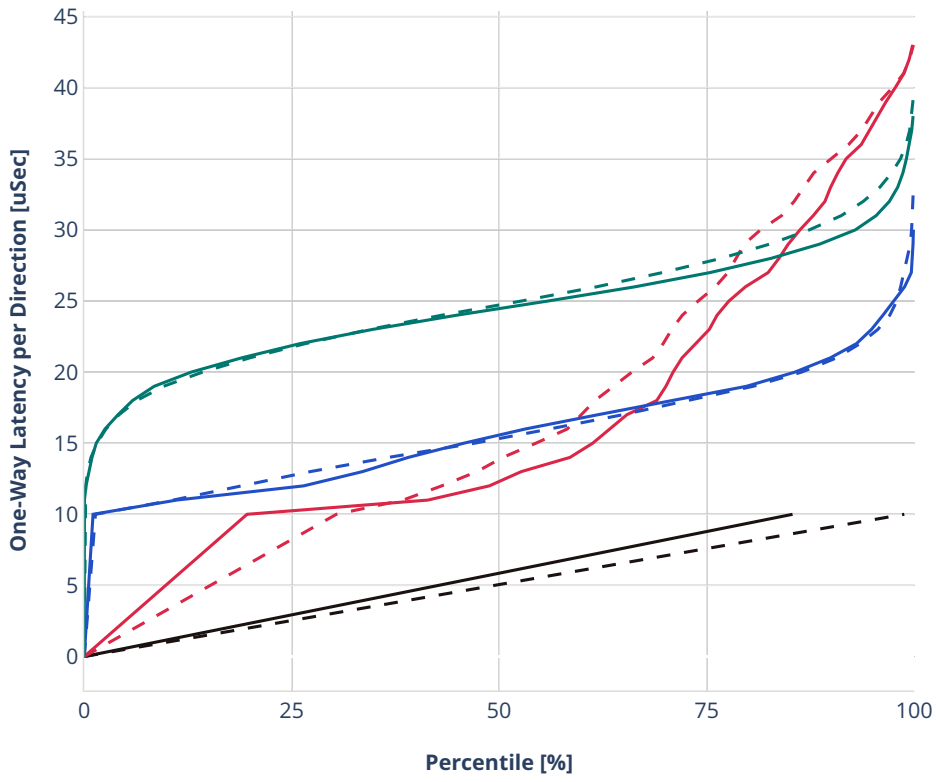

Latency: ethip4-ip4base

- - No-load.
- - Low-load, 10% PDR.
- - Mid-load, 50% PDR.
- - High-load, 90% PDR.