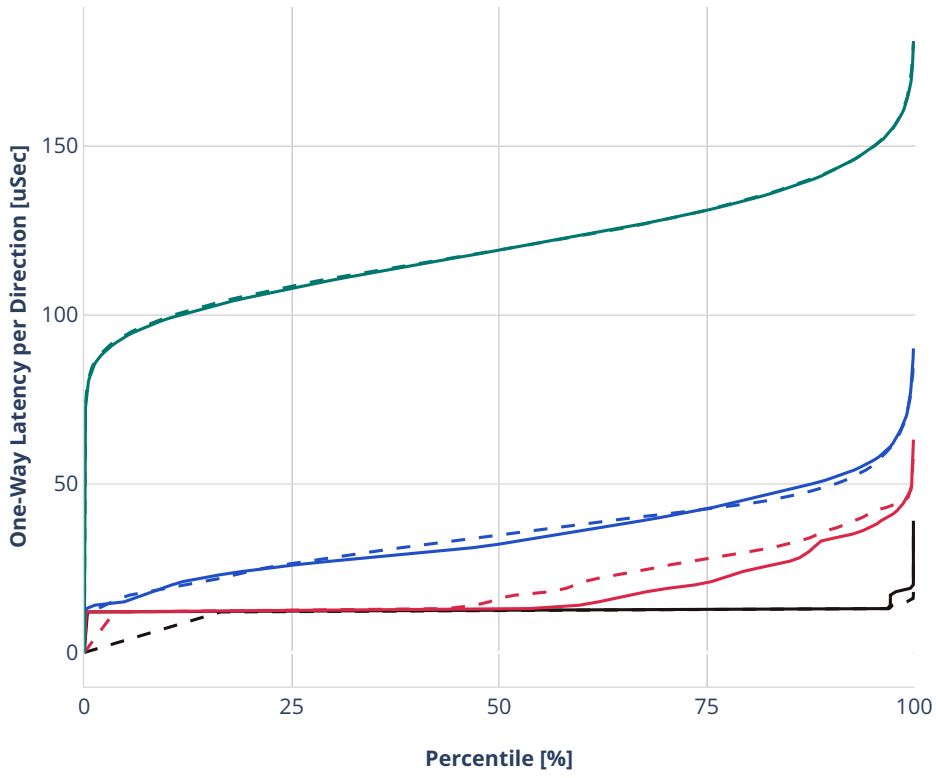

Latency: eth-l2bdbasemaclrn-eth-2vhostvr1024-1vm

- - No-load.
- - Low-load, 10% PDR.
- - Mid-load, 50% PDR.
- - High-load, 90% PDR.