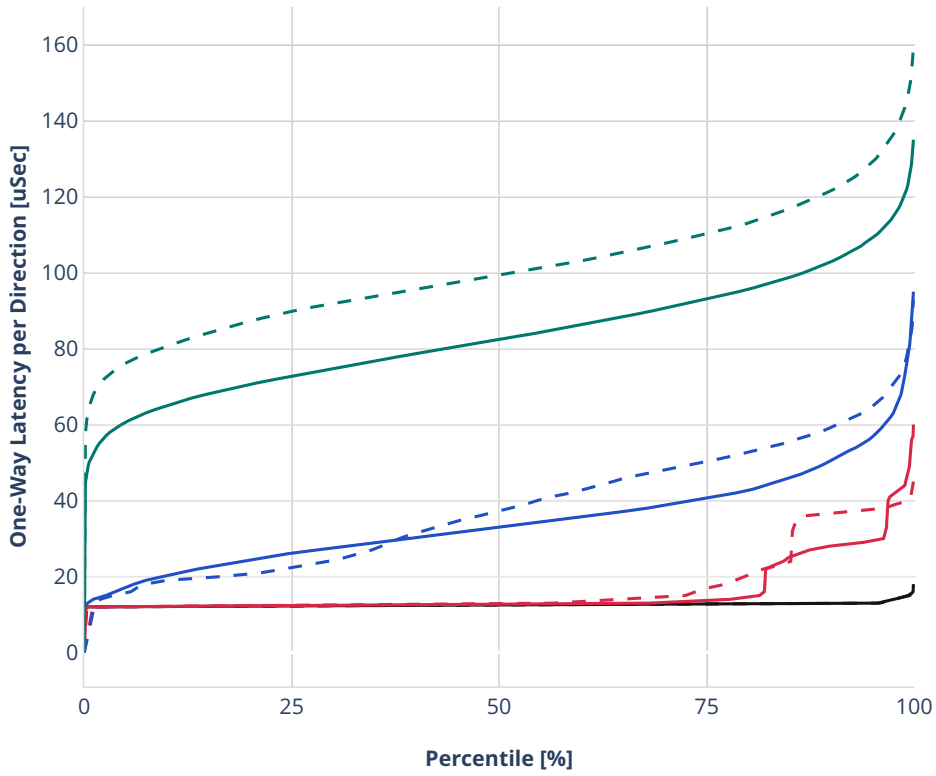

### Latency: dot1q-l2bdbasemaclrn-eth-2vhostvr1024-1vm

- - No-load.
- - Low-load, 10% PDR.
- - Mid-load, 50% PDR.
- - High-load, 90% PDR.