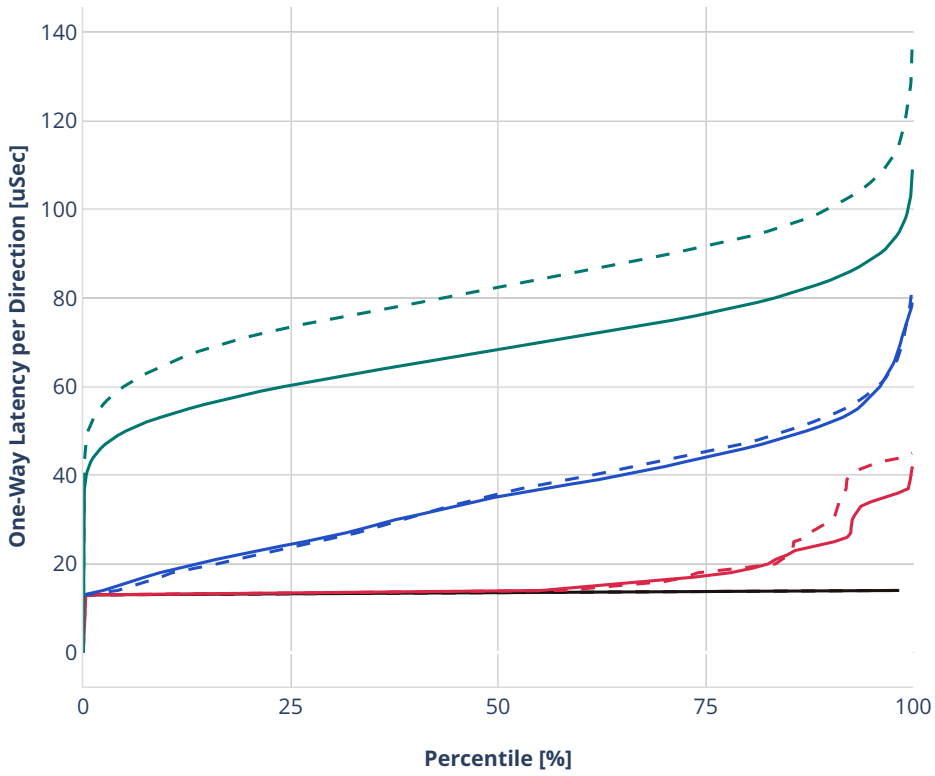

### Latency: dot1q-l2bdbasemaclrn-eth-2vhostvr1024-1vm-vppl2xc

- - No-load.
- - Low-load, 10% PDR.
- - Mid-load, 50% PDR.
- - High-load, 90% PDR.