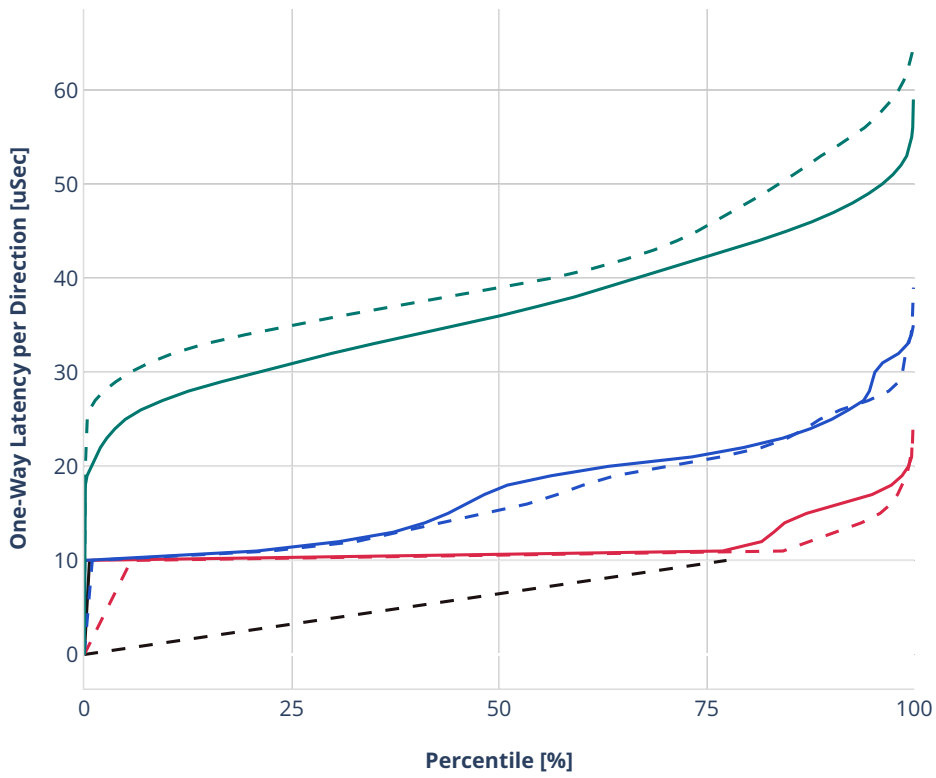

### Latency: avf-ethip4udp-ip4base-oacl50sl-10kflows

- - No-load.
- - Low-load, 10% PDR.
- - Mid-load, 50% PDR.
- - High-load, 90% PDR.