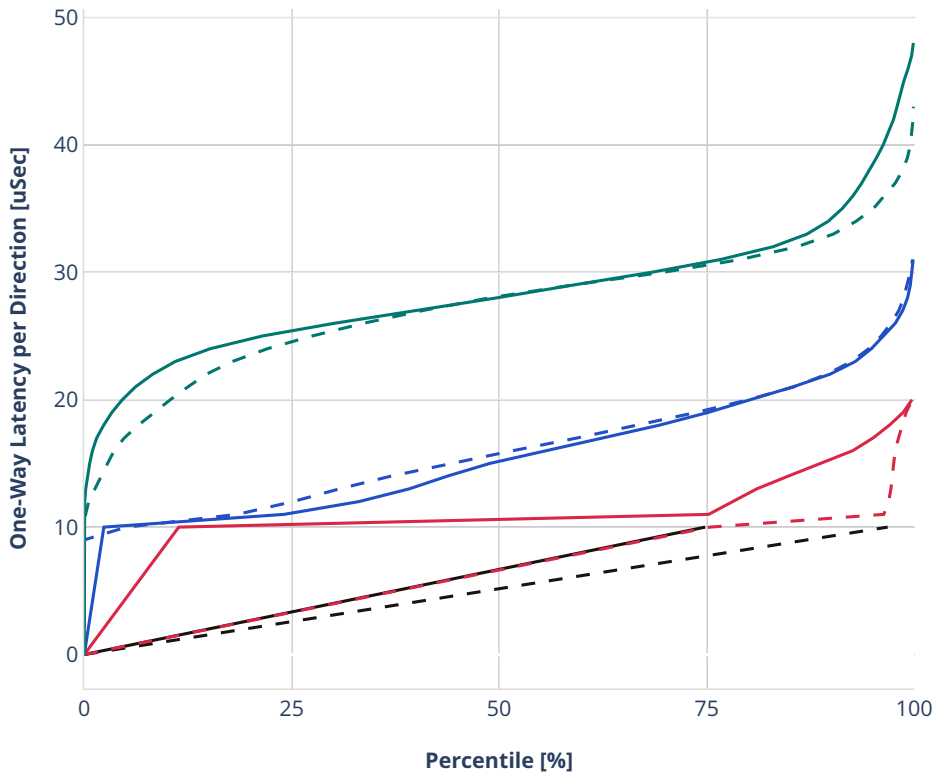

Latency: avf-ethip4-ip4scale2m-rnd

- - No-load.
- - Low-load, 10% PDR.
- - Mid-load, 50% PDR.
- - High-load, 90% PDR.