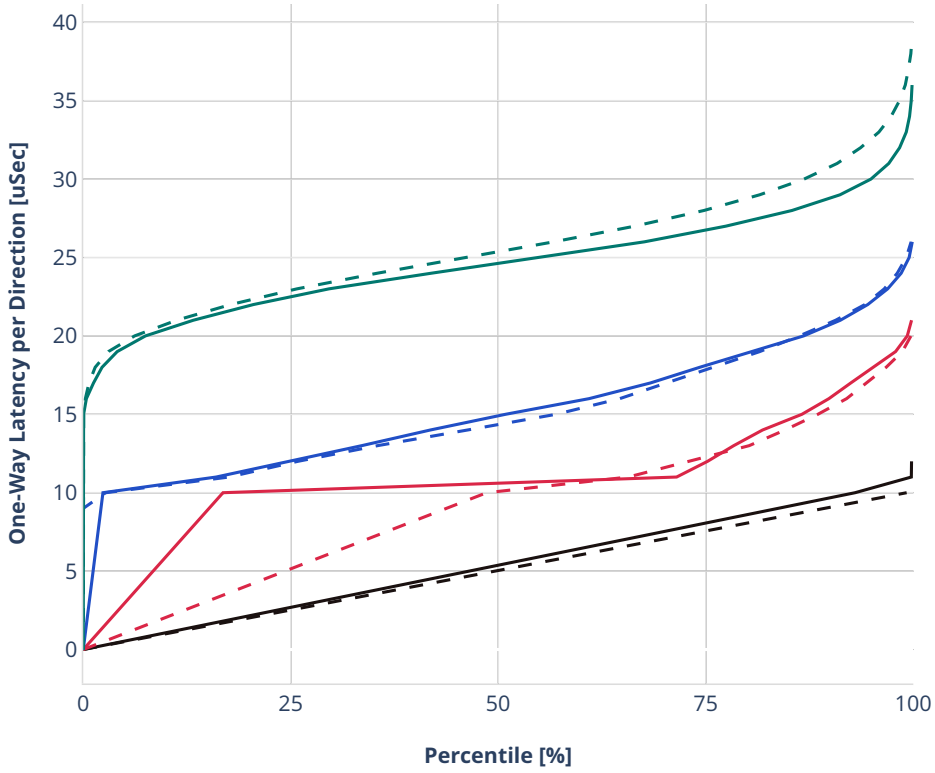

Latency: avf-ethip4-ip4scale20k-rnd

- - No-load.
- - Low-load, 10% PDR.
- - Mid-load, 50% PDR.
- - High-load, 90% PDR.