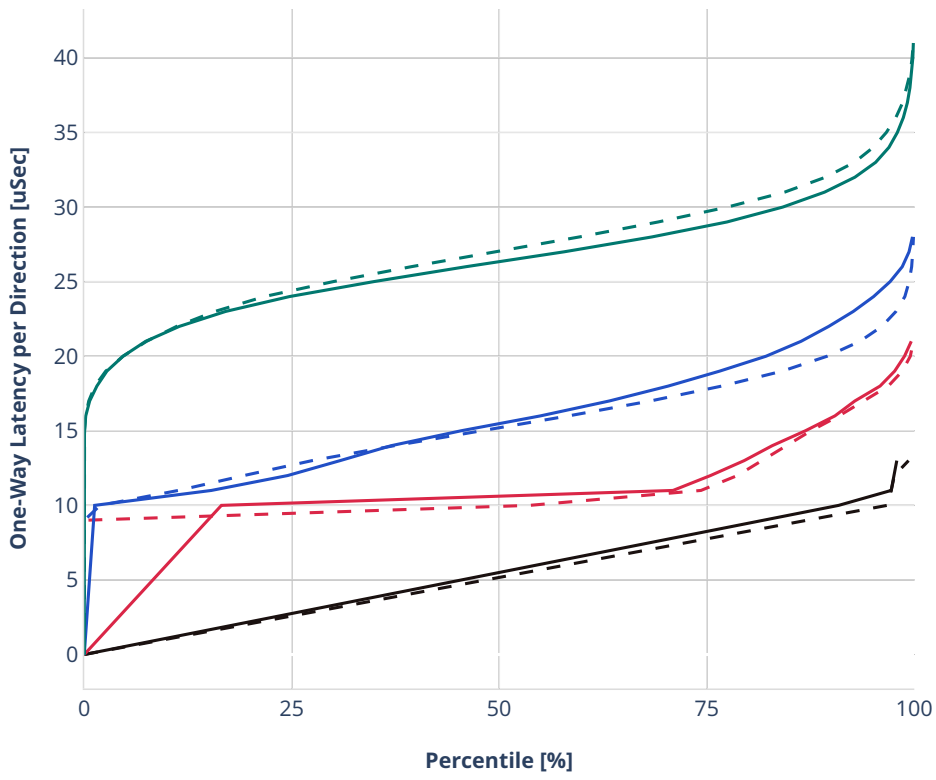

### Latency: avf-ethip4-ip4scale200k

- - No-load.
- - Low-load, 10% PDR.
- - Mid-load, 50% PDR.
- - High-load, 90% PDR.