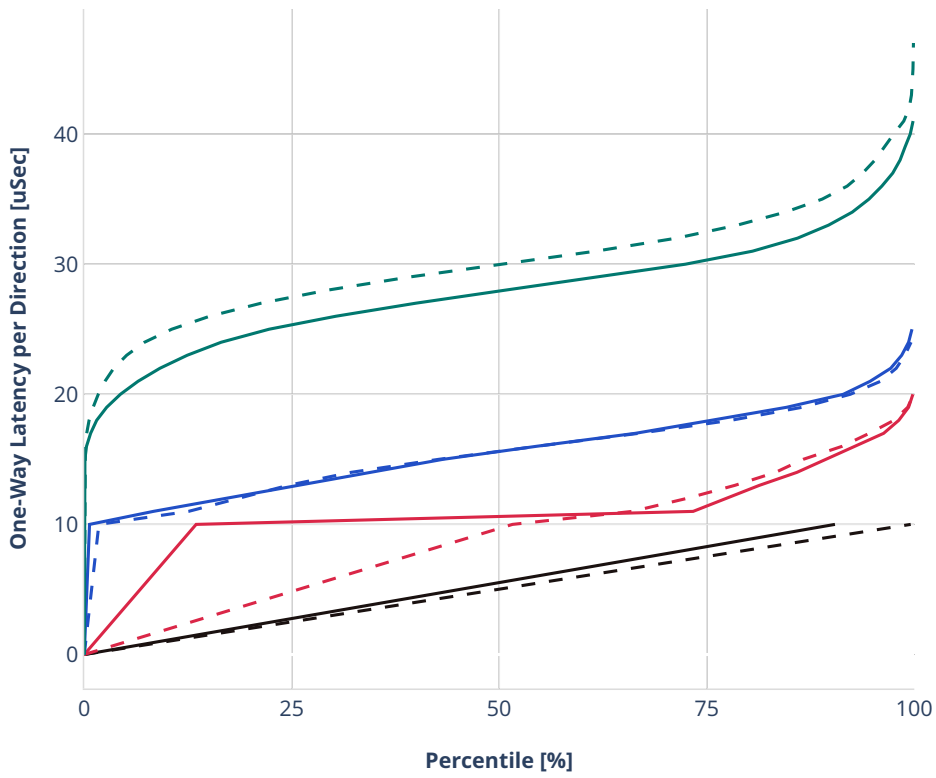

### Latency: avf-eth-l2bdscale10kmaclrn

- - No-load.
- - Low-load, 10% PDR.
- - Mid-load, 50% PDR.
- - High-load, 90% PDR.