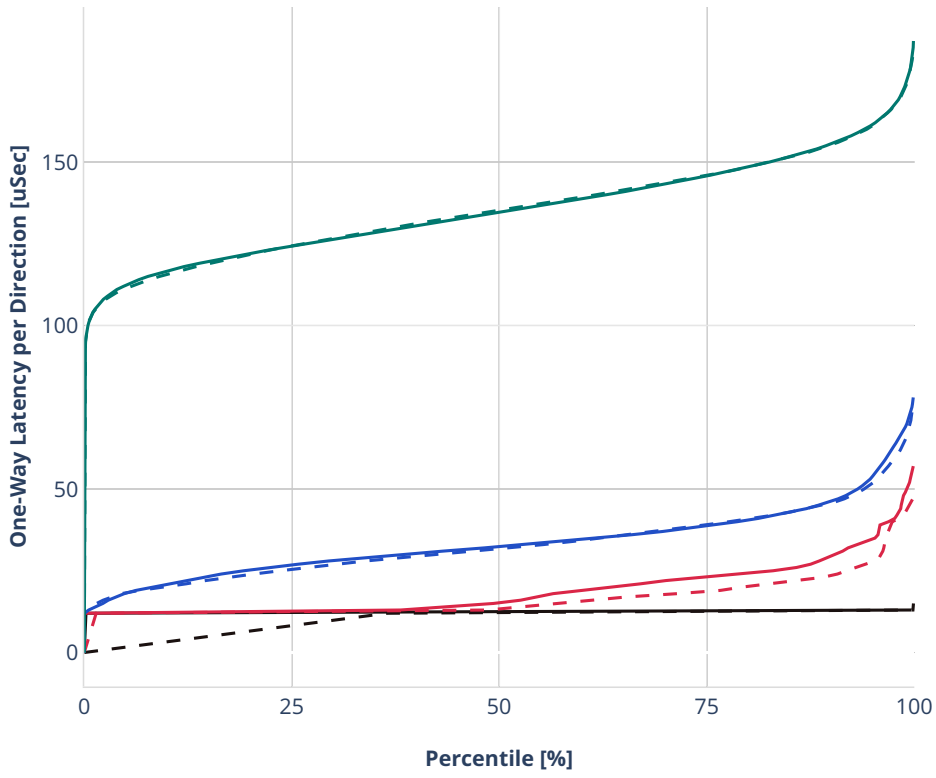

Latency: avf-eth-l2bdbasemaclrn-eth-2vhostvr1024-1vm

- - No-load.
- - Low-load, 10% PDR.
- - Mid-load, 50% PDR.
- - High-load, 90% PDR.