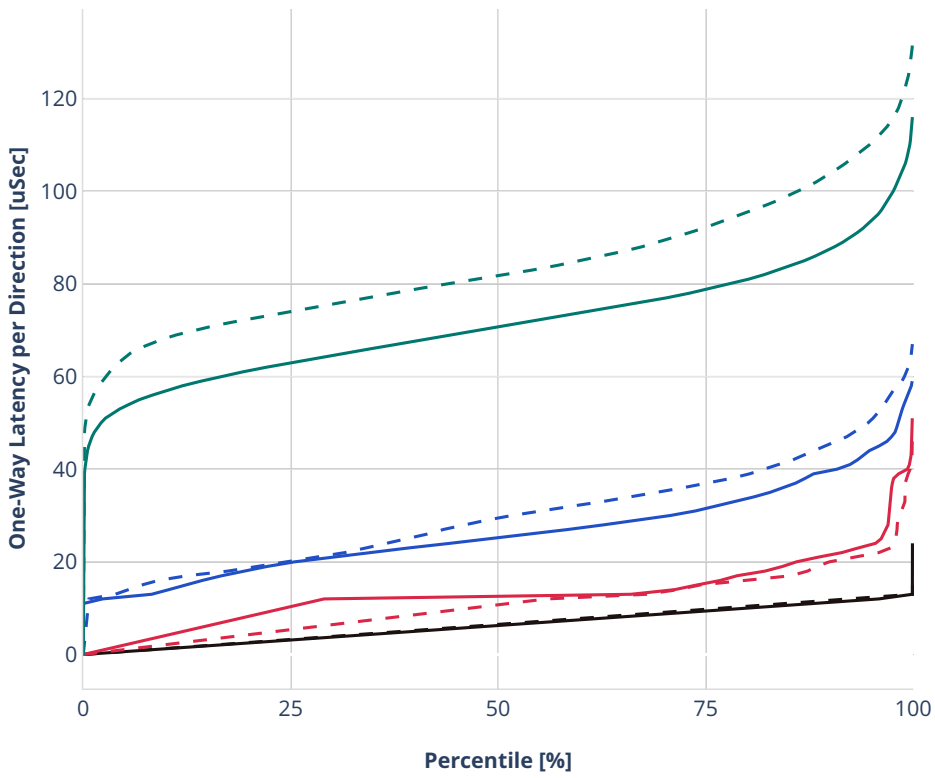

### Latency: avf-dot1q-l2xcbase-eth-2vhostvr1024-1vm

- - No-load.
- - Low-load, 10% PDR.
- - Mid-load, 50% PDR.
- - High-load, 90% PDR.