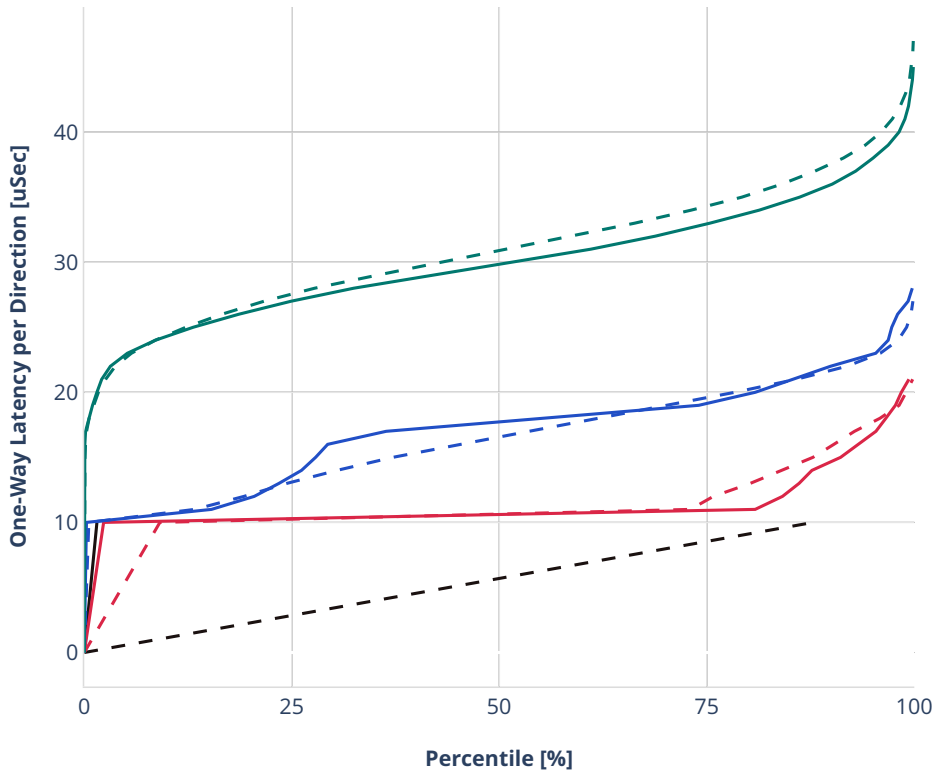

### Latency: avf-dot1q-l2bdbasemaclrn

- - No-load.
- - Low-load, 10% PDR.
- - Mid-load, 50% PDR.
- - High-load, 90% PDR.