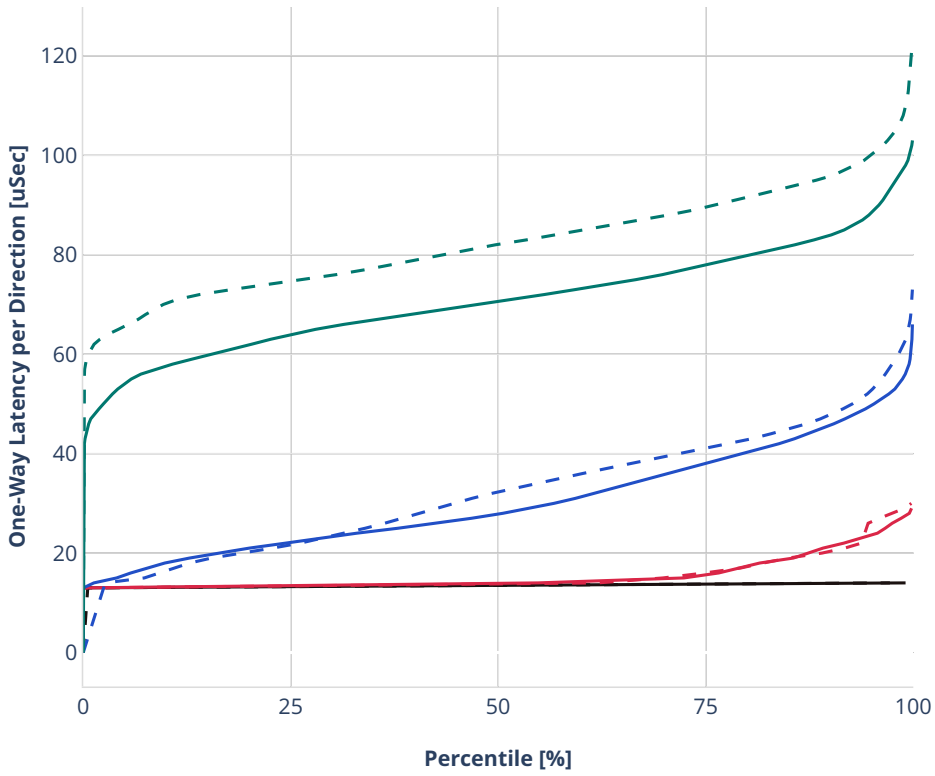

Latency: avf-dot1q-l2bdbasemaclrn-eth-2vhostvr1024-1vm-vppl2xc

- - No-load.
- - Low-load, 10% PDR.
- - Mid-load, 50% PDR.
- - High-load, 90% PDR.