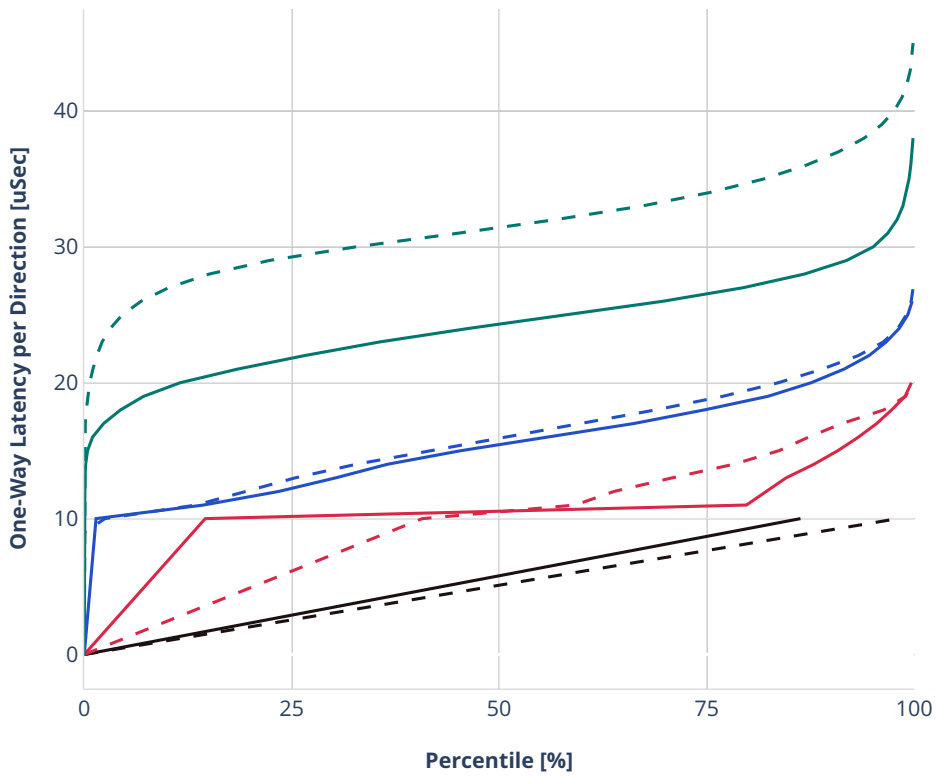

### Latency: avf-dot1q-ip4base

- - No-load.
- - Low-load, 10% PDR.
- - Mid-load, 50% PDR.
- - High-load, 90% PDR.