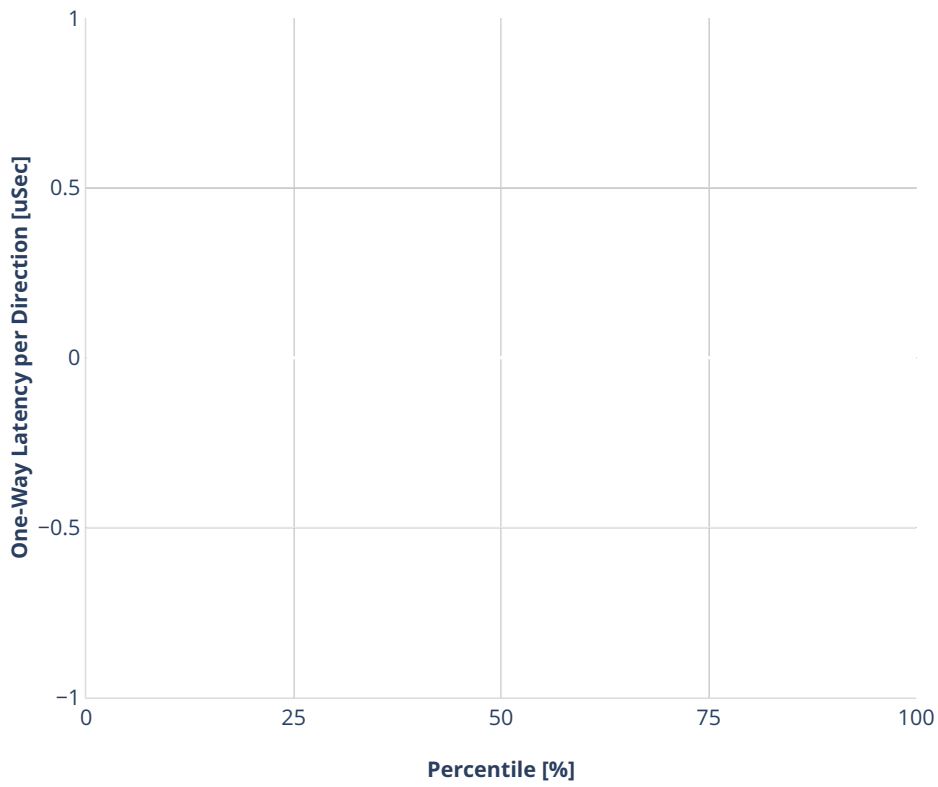

atency: avf-ethip4vxlan-l2bdbasemaclrn-eth-iacldstbase-aclpermit-2vhostvr1024-1vi

- - No-load.
- - Low-load, 10% PDR.
- - Mid-load, 50% PDR.
- - High-load, 90% PDR.