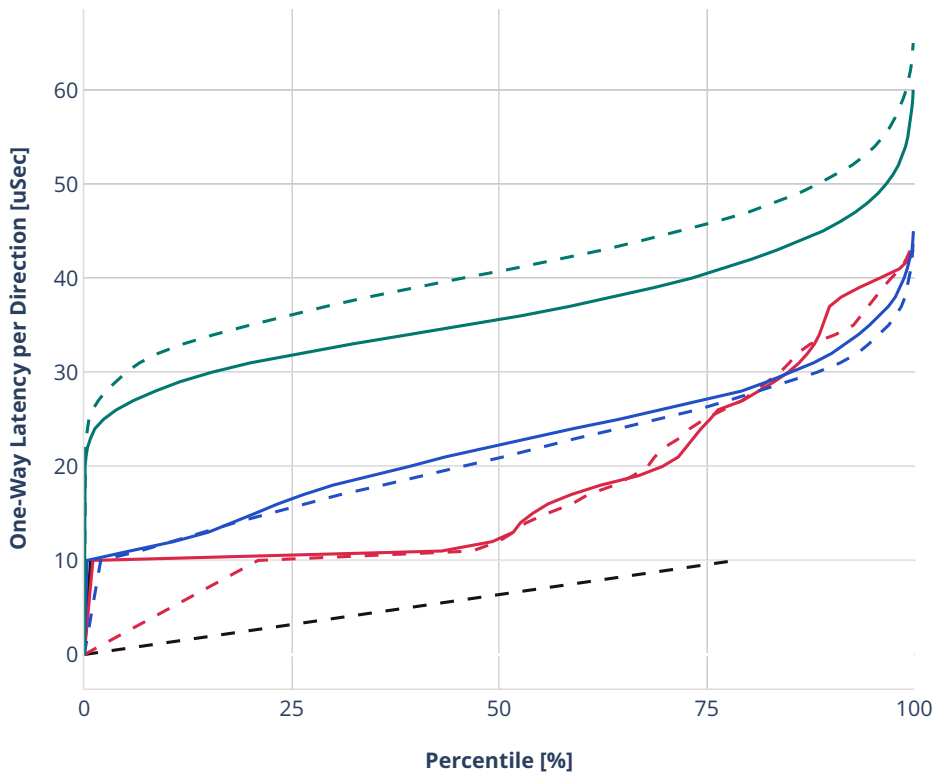

### Latency: ethip4udp-nat44det-h1-p1-s1

- - No-load.
- - Low-load, 10% PDR.
- - Mid-load, 50% PDR.
- - High-load, 90% PDR.