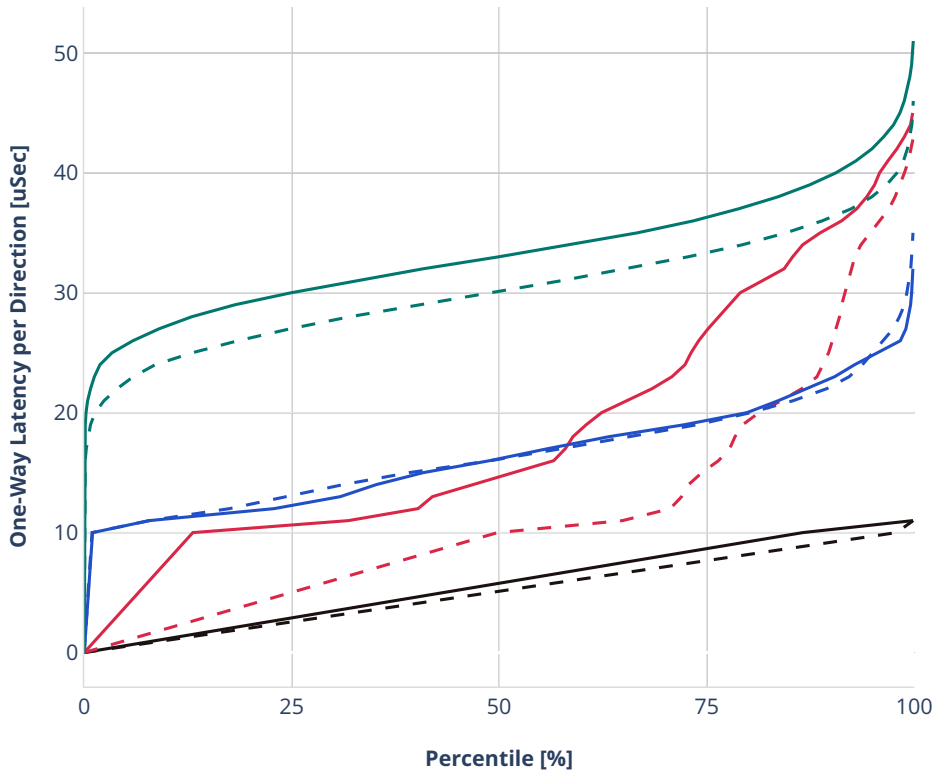

Latency: ethip4-ip4scale20k

- - No-load.
- - Low-load, 10% PDR.
- - Mid-load, 50% PDR.
- - High-load, 90% PDR.