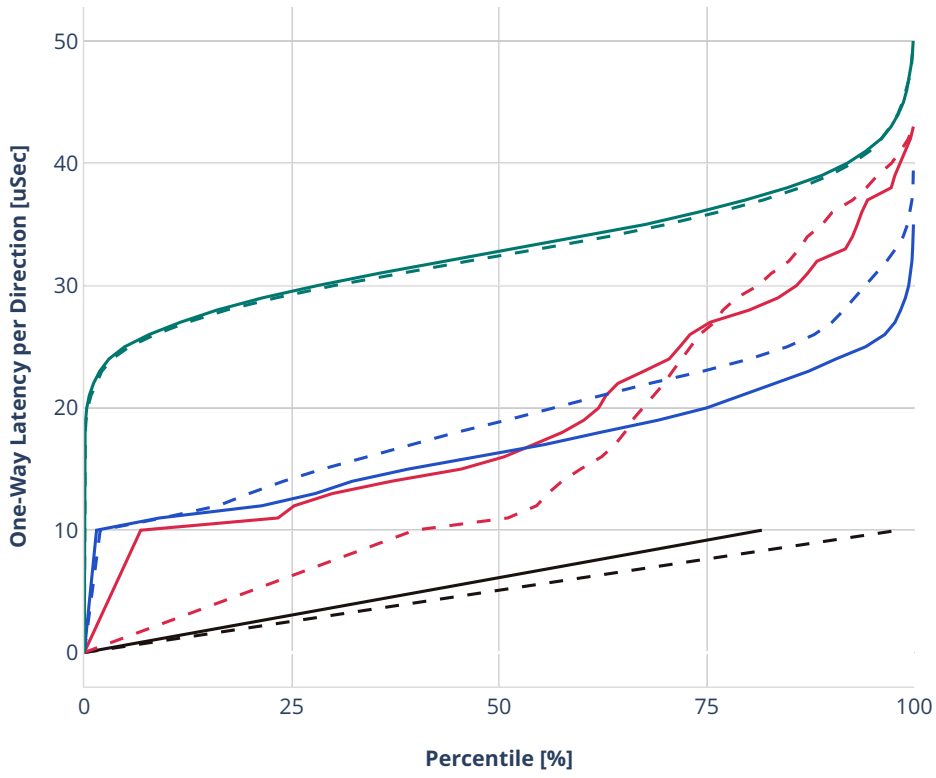

### Latency: ethip4-ip4scale200k

- - No-load.
- - Low-load, 10% PDR.
- - Mid-load, 50% PDR.
- - High-load, 90% PDR.