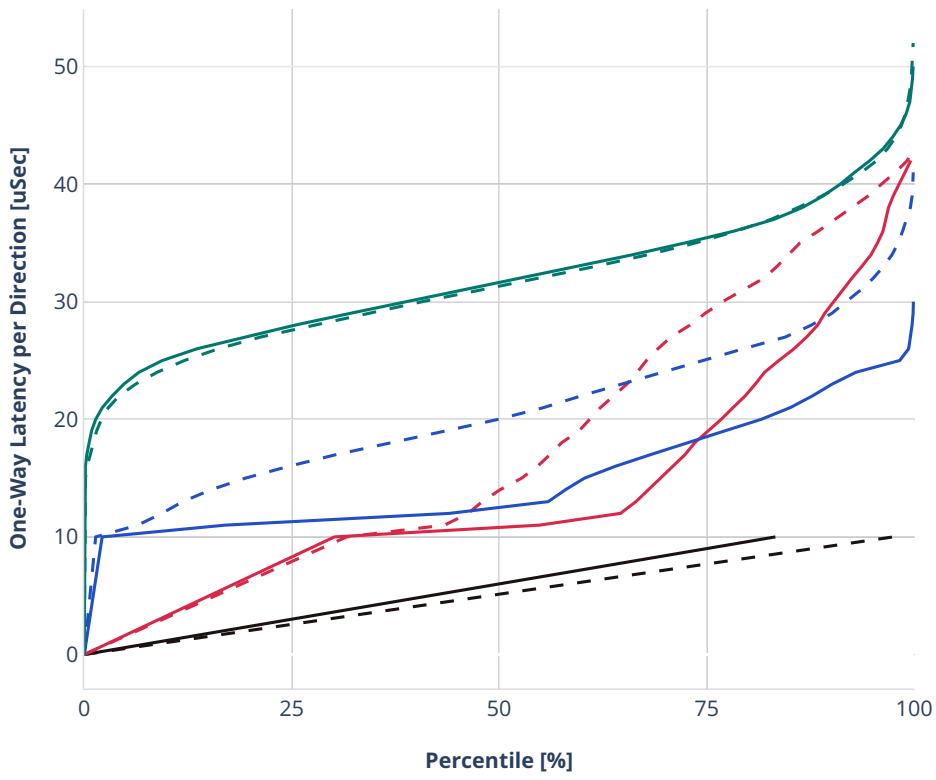

### Latency: ethip4-ip4scale200k-rnd

- - No-load.
- - Low-load, 10% PDR.
- - Mid-load, 50% PDR.
- - High-load, 90% PDR.