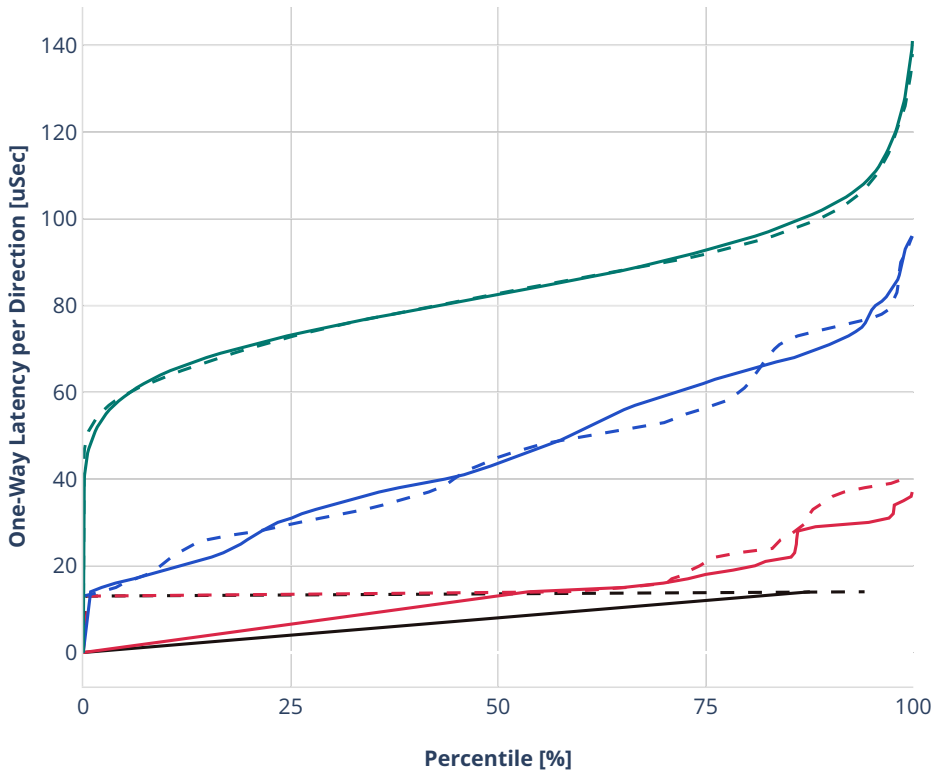

### Latency: eth-l2bdbasemaclrn-eth-2vhostvr1024-1vm-vppl2xc

- - No-load.
- - Low-load, 10% PDR.
- - Mid-load, 50% PDR.
- - High-load, 90% PDR.