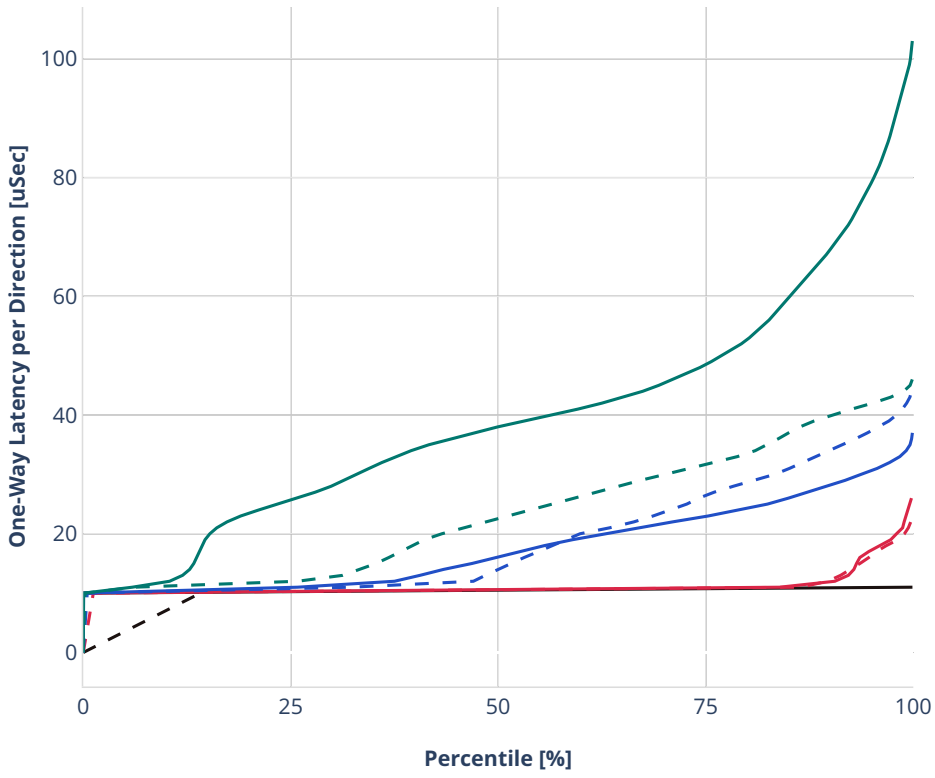

Latency: avf-ethip4udp-nat44det-h16384-p63-s1032192

- - No-load.
- - Low-load, 10% PDR.
- - Mid-load, 50% PDR.
- - High-load, 90% PDR.