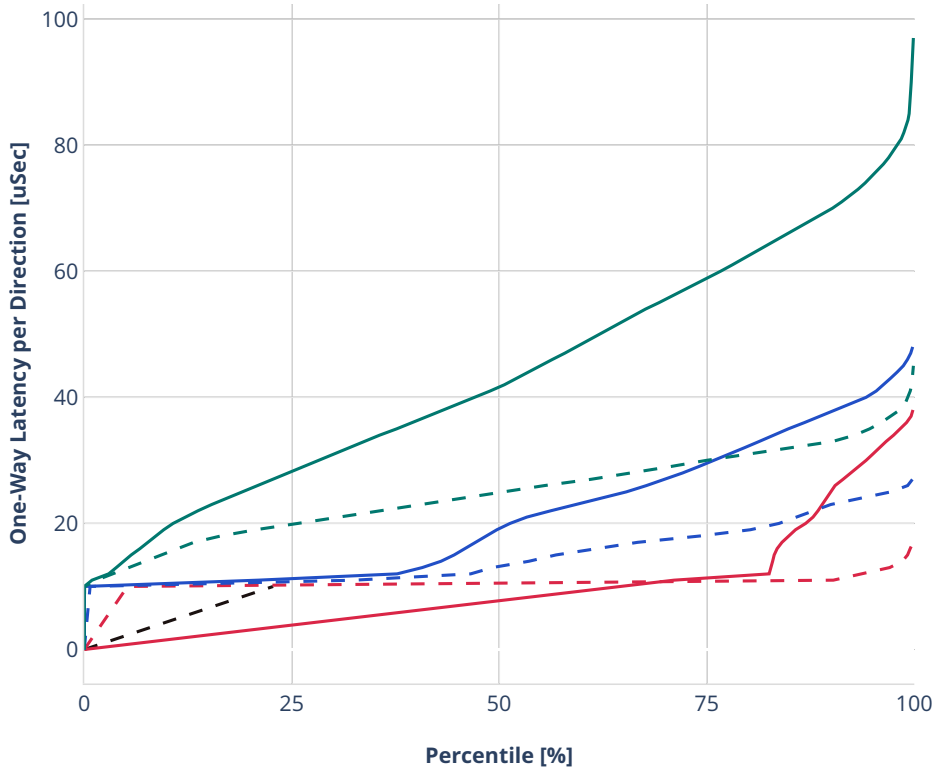

### Latency: avf-ethip4udp-nat44det-h1024-p63-s64512

- - No-load.
- - Low-load, 10% PDR.
- - Mid-load, 50% PDR.
- - High-load, 90% PDR.