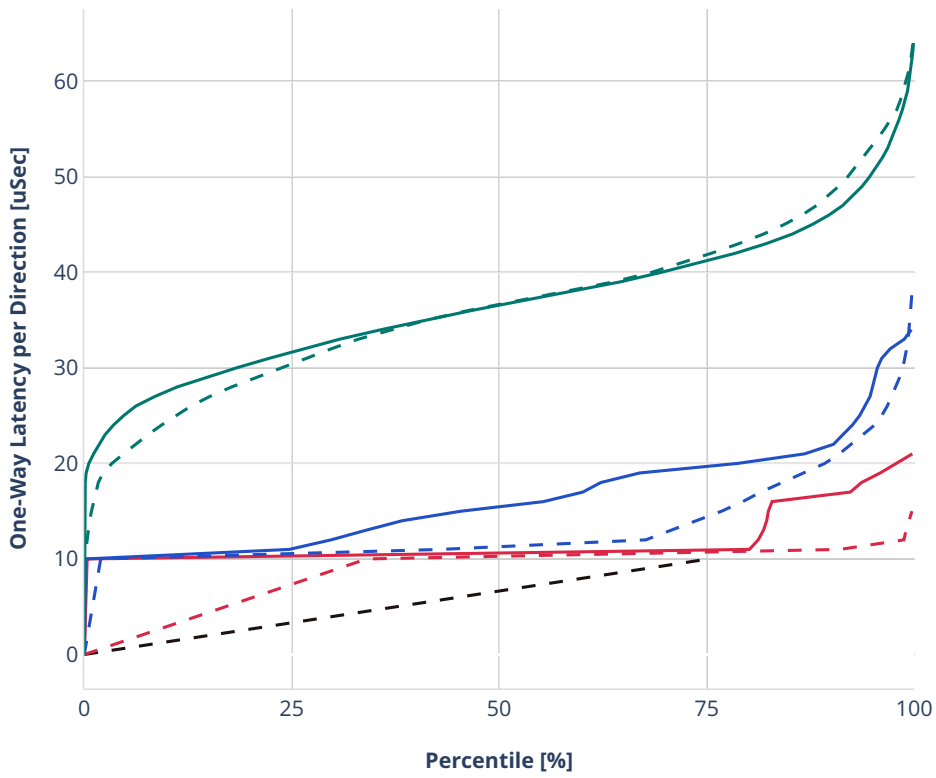

### Latency: avf-ethip4udp-ip4base-iacl50sl-10kflows

- - No-load.
- - Low-load, 10% PDR.
- - Mid-load, 50% PDR.
- - High-load, 90% PDR.