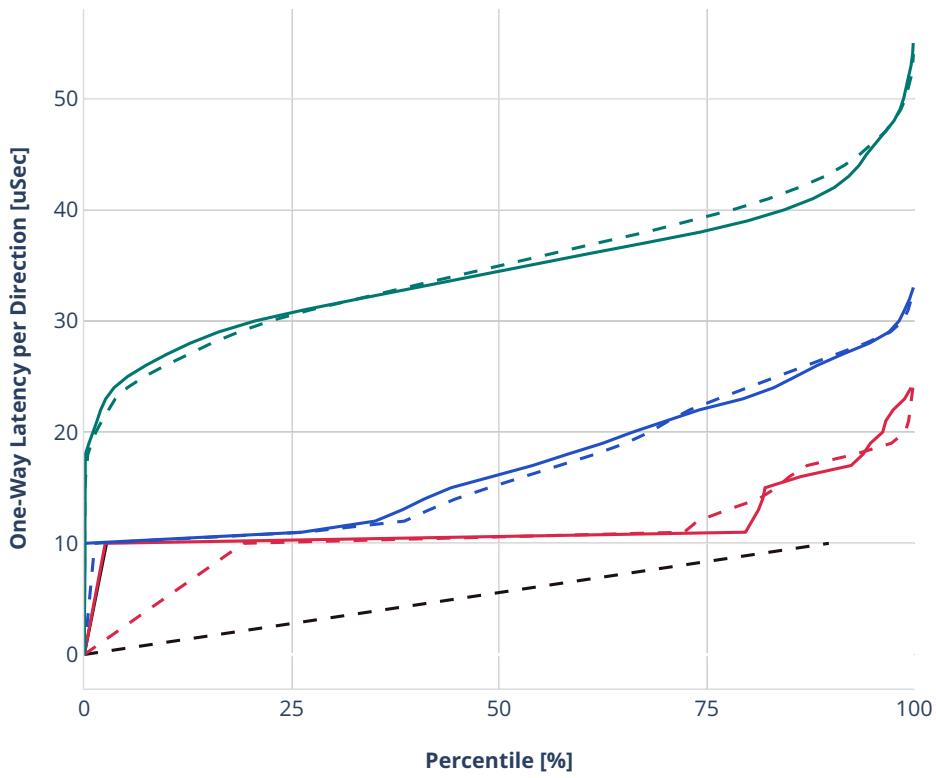

Latency: avf-ethip4udp-ip4base-iacl50sf-10kflows

- - No-load.
- - Low-load, 10% PDR.
- - Mid-load, 50% PDR.
- - High-load, 90% PDR.