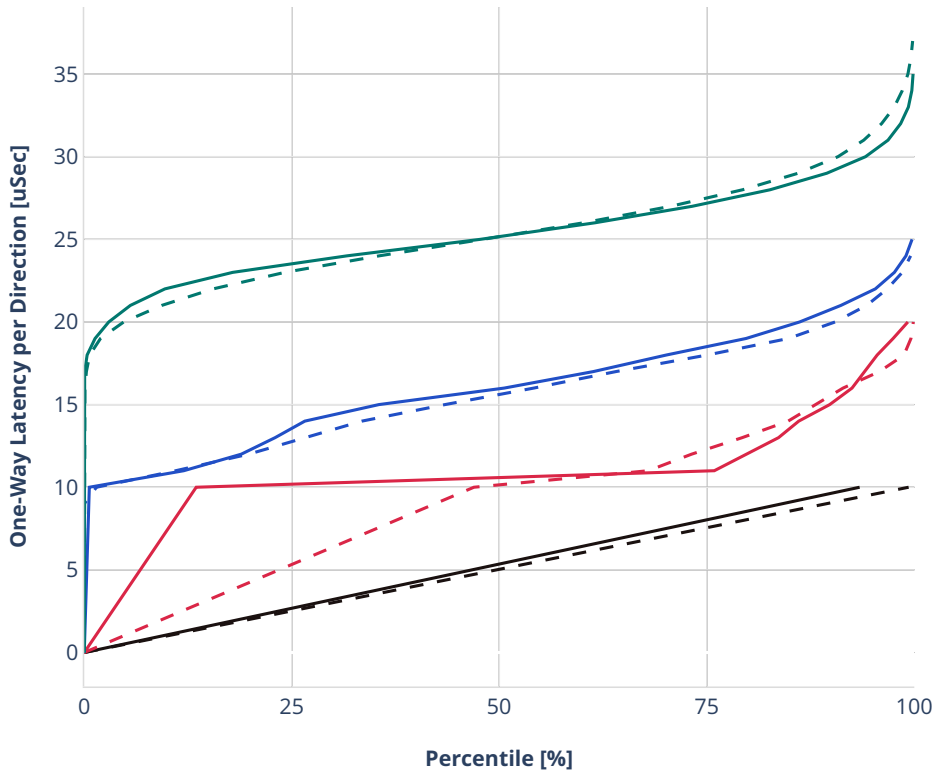

### Latency: avf-ethip4-ip4base

- - No-load.
- - Low-load, 10% PDR.
- - Mid-load, 50% PDR.
- - High-load, 90% PDR.