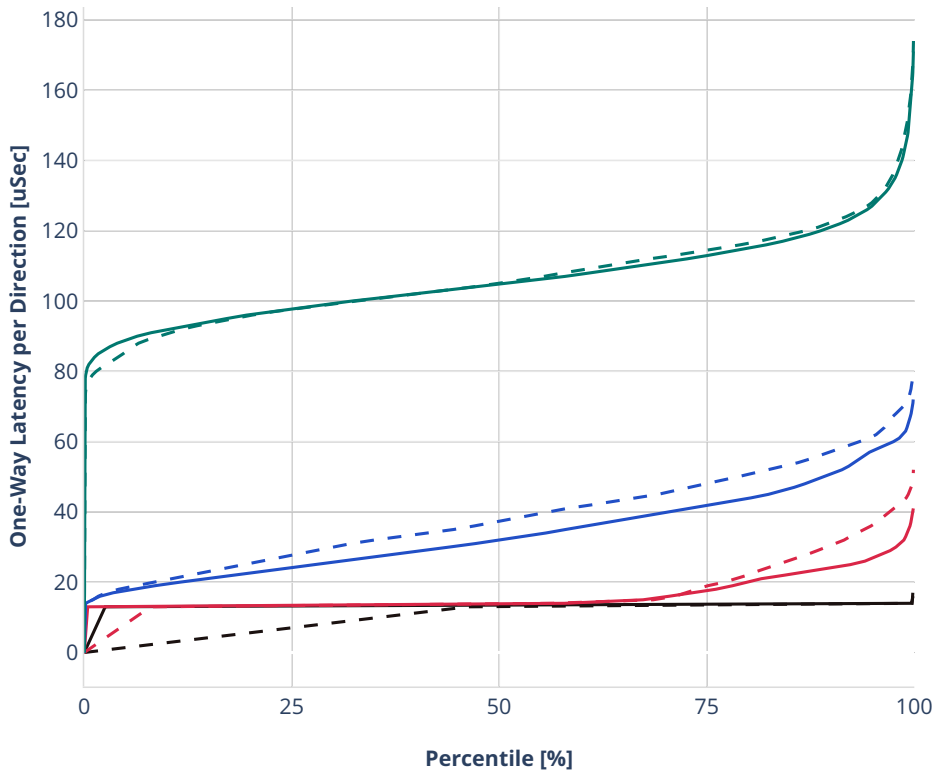

Latency: avf-ethip4-ip4base-eth-2memif-1dcr

- - No-load.
- - Low-load, 10% PDR.
- - Mid-load, 50% PDR.
- - High-load, 90% PDR.