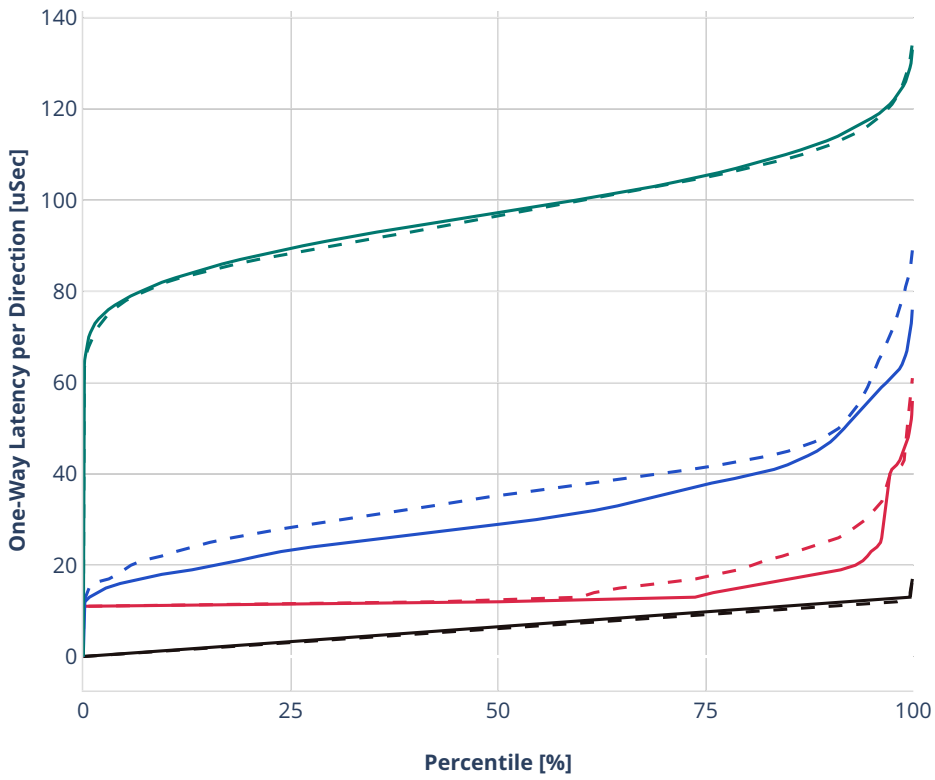

### Latency: avf-eth-l2xcbase-eth-2vhostvr1024-1vm

- - No-load.
- - Low-load, 10% PDR.
- - Mid-load, 50% PDR.
- - High-load, 90% PDR.