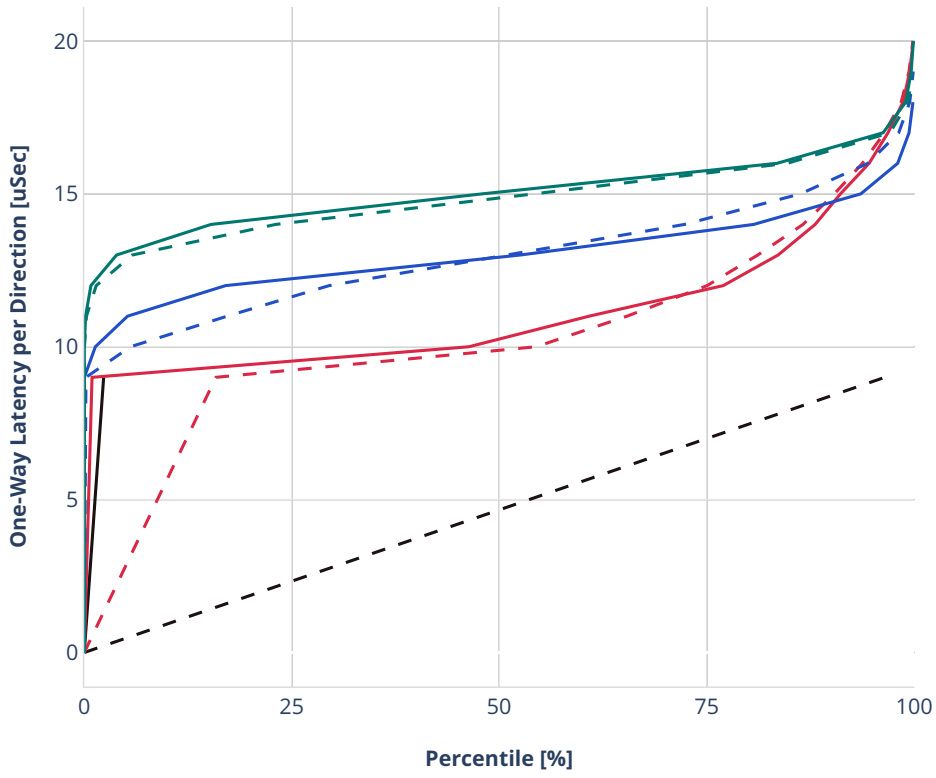

Latency: avf-eth-l2patch

- - No-load.
- - Low-load, 10% PDR.
- - Mid-load, 50% PDR.
- - High-load, 90% PDR.