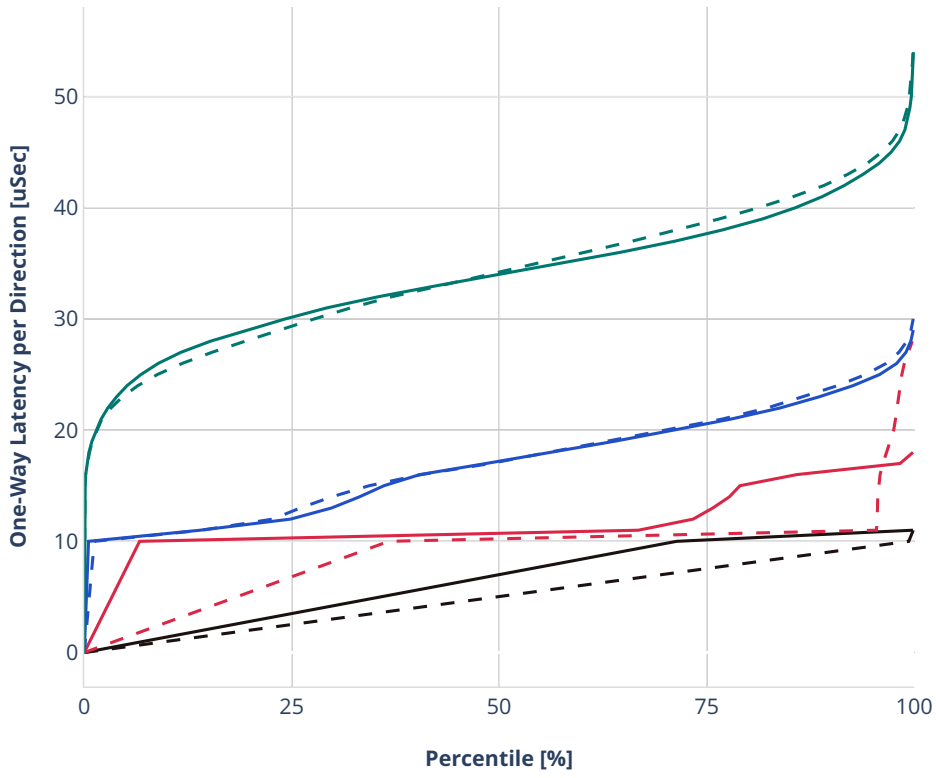

Latency: avf-eth-l2bdscale100kmaclrn

- - No-load.
- - Low-load, 10% PDR.
- - Mid-load, 50% PDR.
- - High-load, 90% PDR.