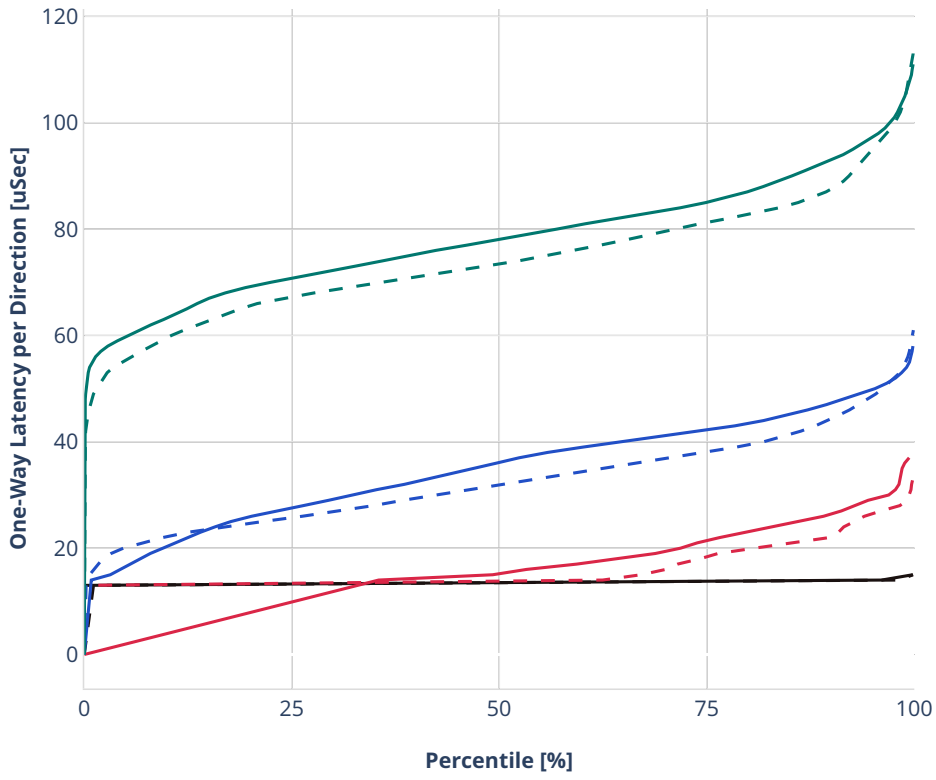

### Latency: avf-eth-l2bdbasemaclrn-eth-2vhostvr1024-1vm-vppl2xc

- - No-load.
- - Low-load, 10% PDR.
- - Mid-load, 50% PDR.
- - High-load, 90% PDR.