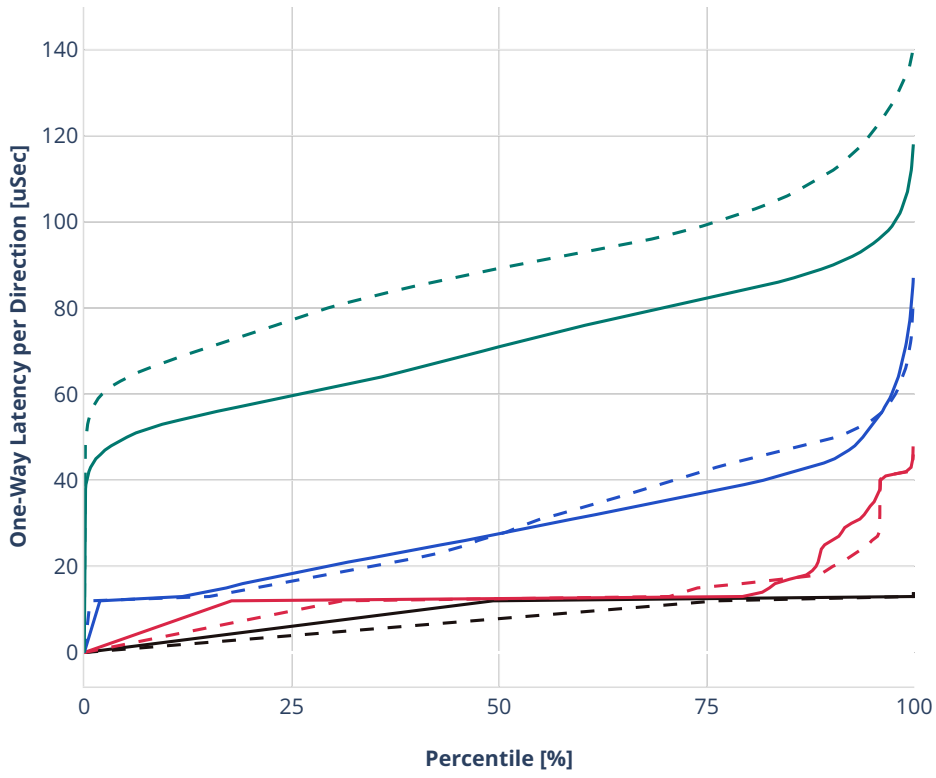

Latency: avf-dot1q-l2xcbase-eth-2vhostvr1024-1vm

- - No-load.
- - Low-load, 10% PDR.
- - Mid-load, 50% PDR.
- - High-load, 90% PDR.