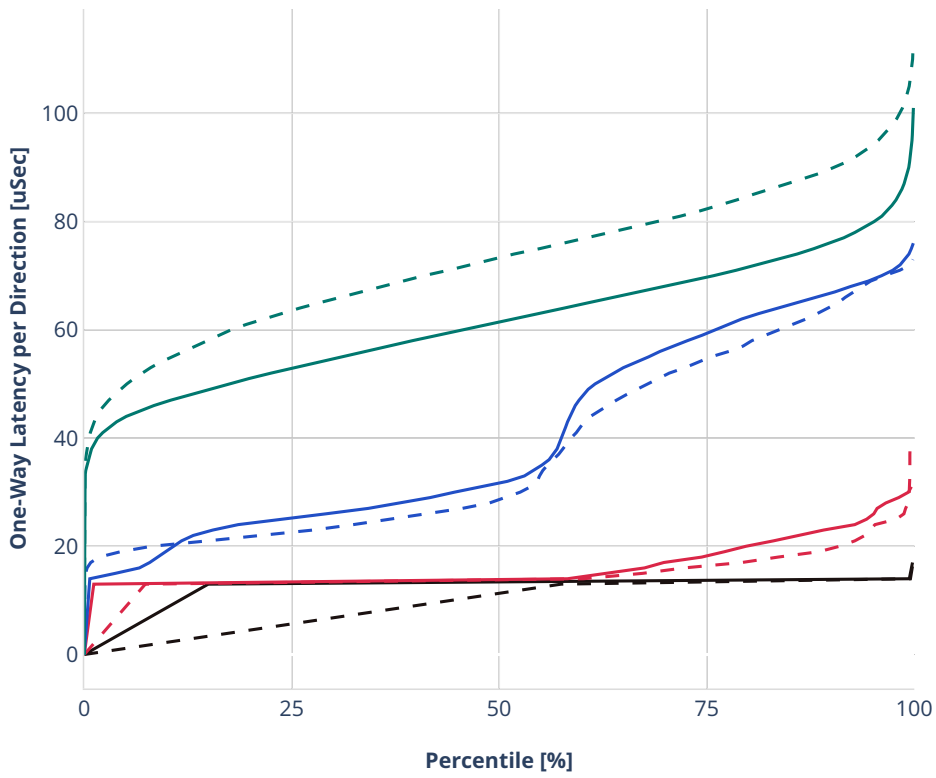

Latency: avf-dot1q-l2xcbase-eth-2vhostvr1024-1vm-vppl2xc

- - No-load.
- - Low-load, 10% PDR.
- - Mid-load, 50% PDR.
- - High-load, 90% PDR.