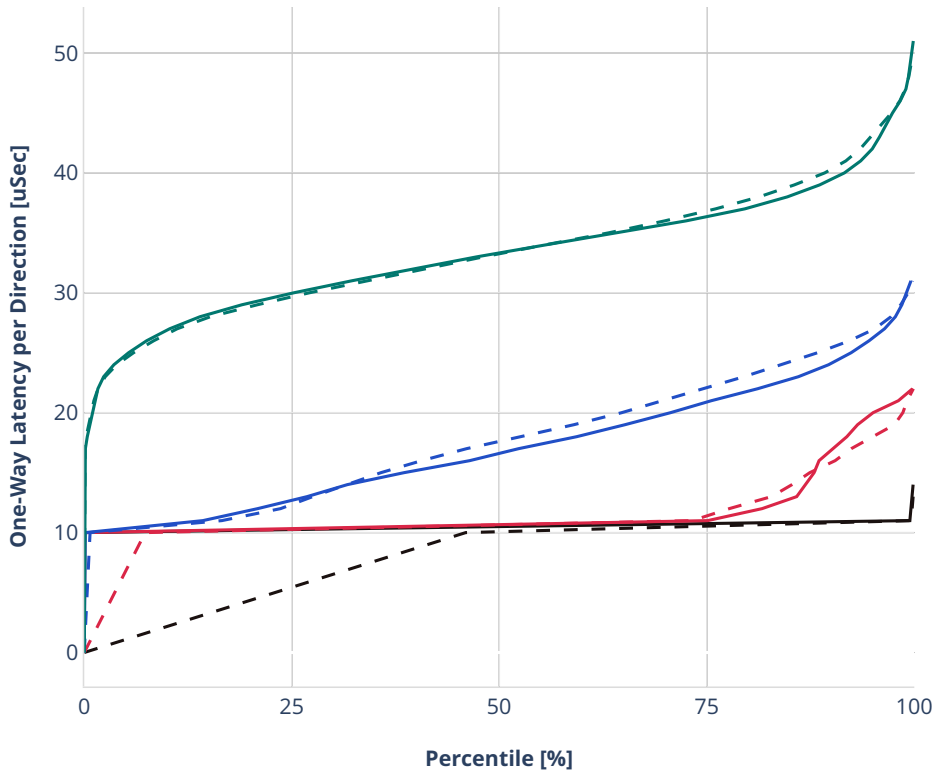

Latency: avf-dot1q-l2bdbasemaclrn

- - No-load.
- - Low-load, 10% PDR.
- - Mid-load, 50% PDR.
- - High-load, 90% PDR.