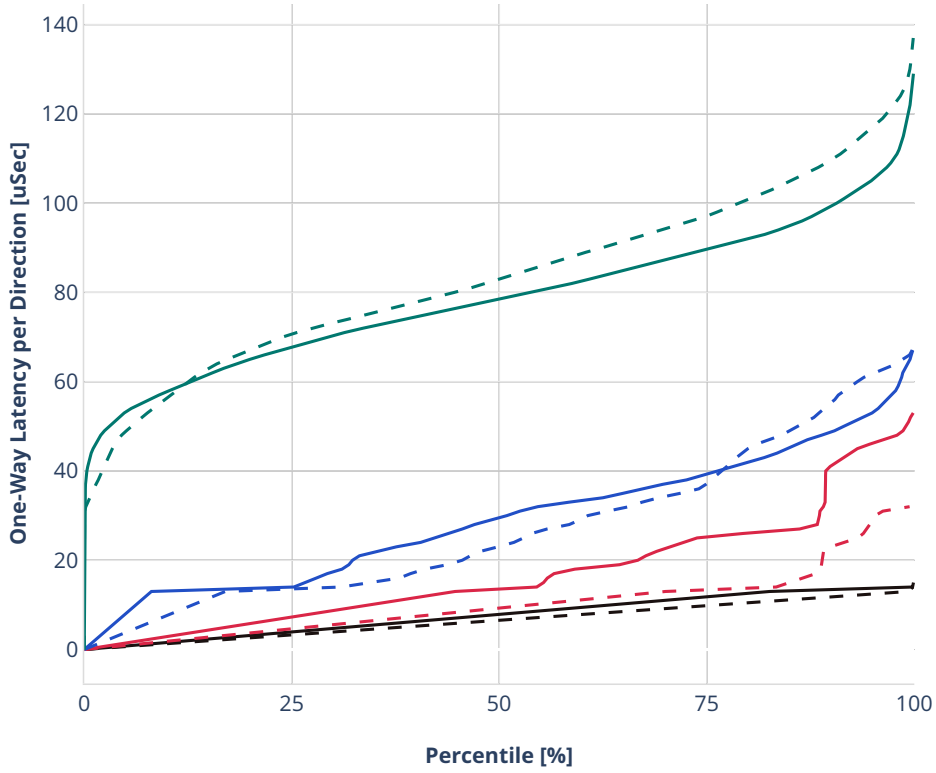

Latency: avf-dot1q-l2bdbasemaclrn-gbp

- - No-load.
- - Low-load, 10% PDR.
- - Mid-load, 50% PDR.
- - High-load, 90% PDR.