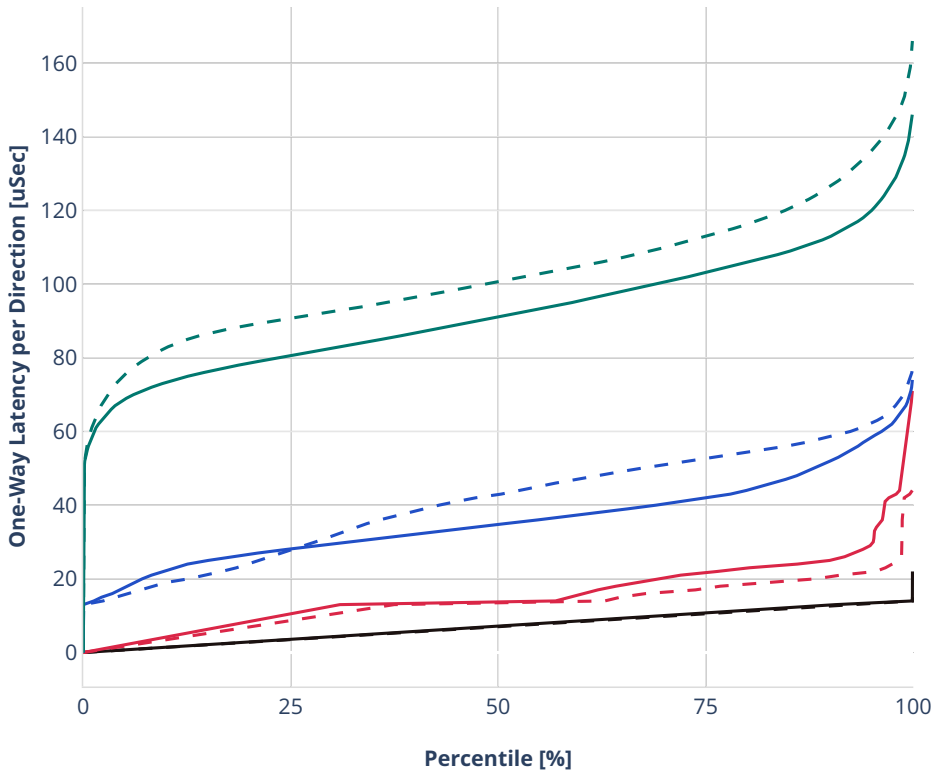

Latency: avf-dot1q-l2bdbasemaclrn-eth-2vhostvr1024-1vm

- - No-load.
- - Low-load, 10% PDR.
- - Mid-load, 50% PDR.
- - High-load, 90% PDR.