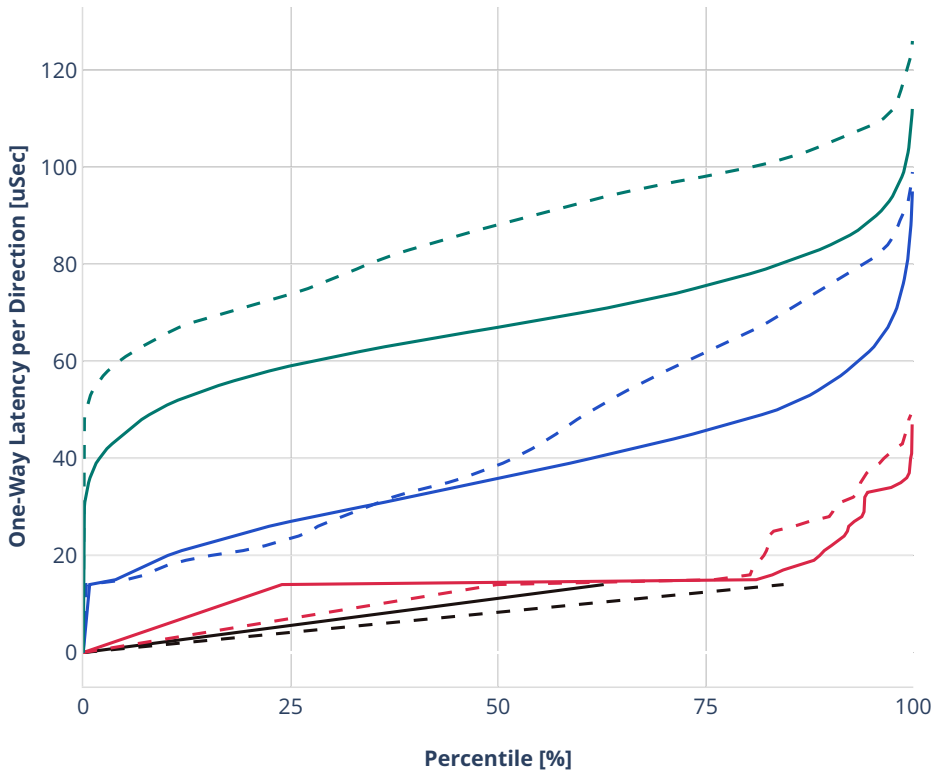

Latency: avf-dot1q-l2bdbasemaclrn-eth-2vhostvr1024-1vm-vppl2xc

- - No-load.
- - Low-load, 10% PDR.
- - Mid-load, 50% PDR.
- - High-load, 90% PDR.