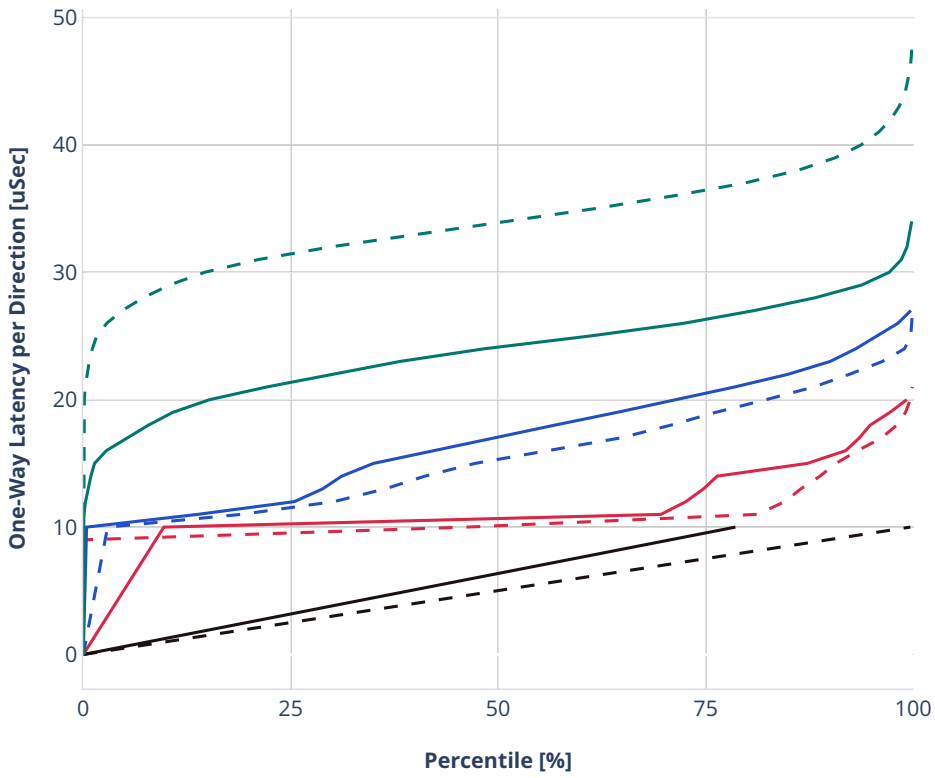

Latency: avf-dot1q-ip4base

- - No-load.
- - Low-load, 10% PDR.
- - Mid-load, 50% PDR.
- - High-load, 90% PDR.