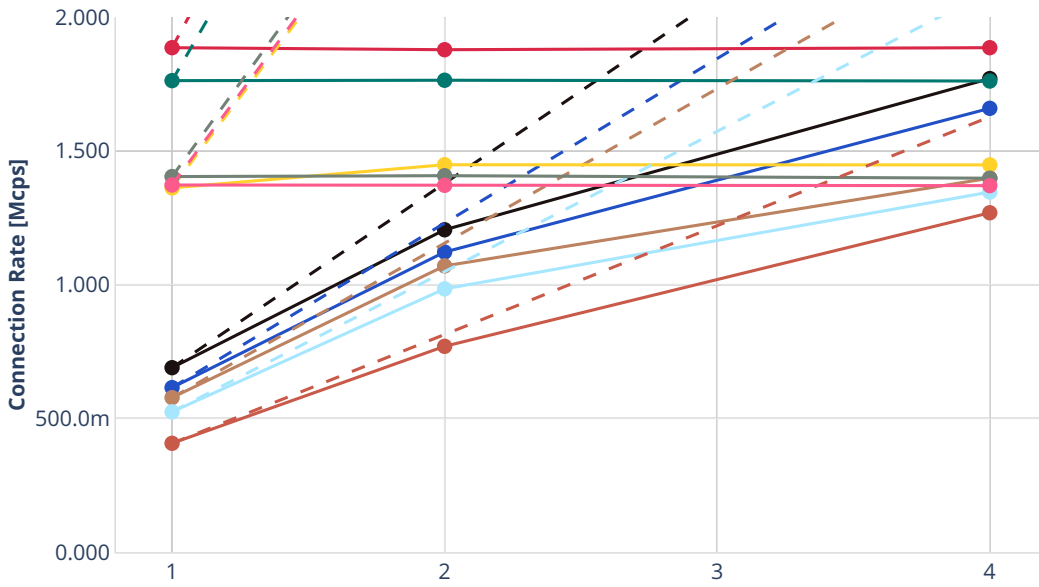

Speedup Multi-core: 2n-skx-xxv710-64b-nat44ed-ip4routing-tcp-stf-cps-avf-pdr

- Perfect — Measured
- avf-ethip4tcp-nat44ed-h1024-p63-s64512-cps
 - avf-ethip4tcp-ip4base-h1024-p63-s64512-cps
 - avf-ethip4tcp-nat44ed-h4096-p63-s258048-cps
 - avf-ethip4tcp-ip4base-h4096-p63-s258048-cps
 - avf-ethip4tcp-nat44ed-h16384-p63-s1032192-cps
 - avf-ethip4tcp-ip4base-h16384-p63-s1032192-cps
 - avf-ethip4tcp-nat44ed-h65536-p63-s4128768-cps
 - avf-ethip4tcp-ip4base-h65536-p63-s4128768-cps
 - avf-ethip4tcp-nat44ed-h262144-p63-s16515072-cps
 - avf-ethip4tcp-ip4base-h262144-p63-s16515072-cps