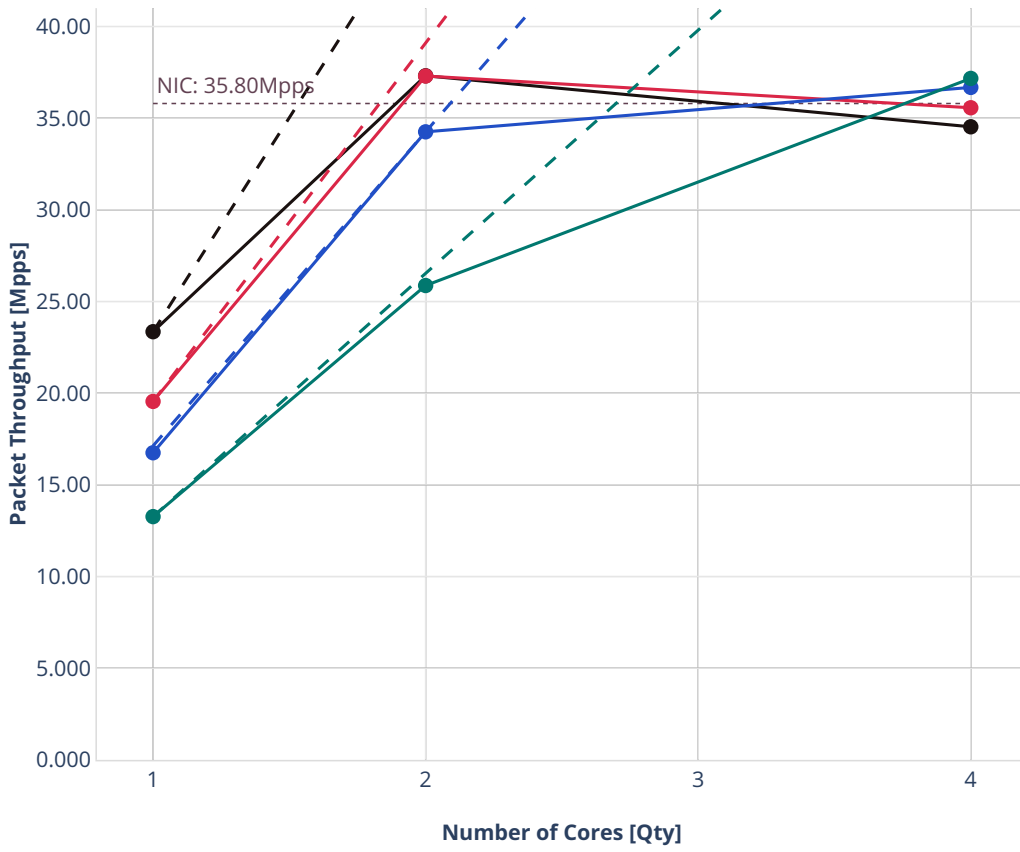

Speedup Multi-core: 2n-skx-xxv710-64b-l2switching-base-scale-avf-pdr

-- Perfect — Measured ... Limit

— avf-eth-l2bdbasemaclrn — avf-eth-l2bdscale10kmaclrn
— avf-eth-l2bdscale100kmaclrn — avf-eth-l2bdscale1mmaclrn