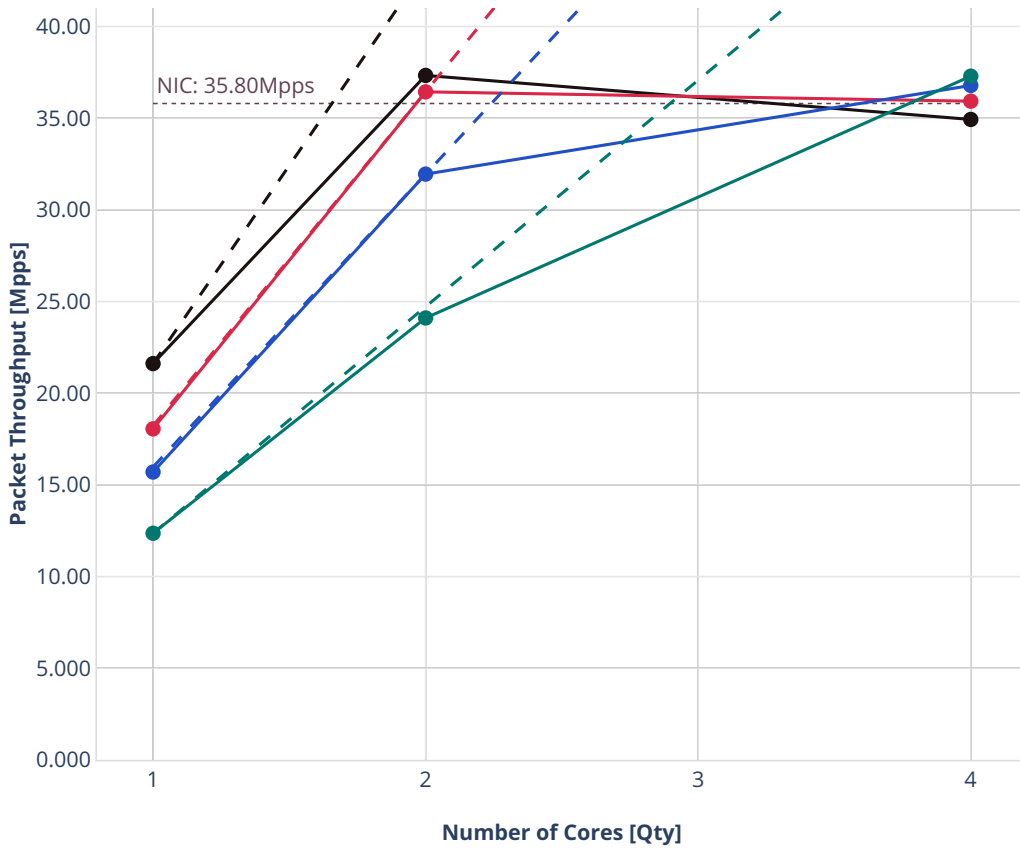

# Speedup Multi-core: 2n-clx-xxv710-64b-l2switching-base-scale-avf-pdr

-- Perfect — Measured ... Limit

- avf-eth-l2bdbasemaclrn
- avf-eth-l2bdscale10kmaclrn
- avf-eth-l2bdscale100kmaclrn
- avf-eth-l2bdscale1mmaclrn