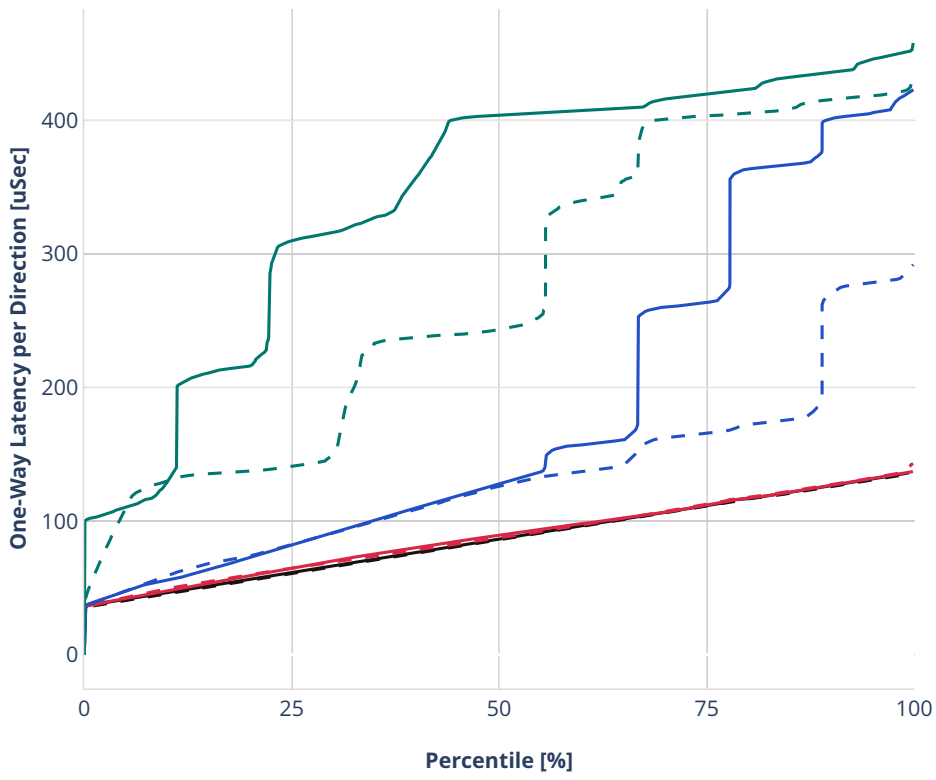

Latency: ethip4-ip4base-l3fwd

- - No-load.
- - Low-load, 10% PDR.
- - Mid-load, 50% PDR.
- - High-load, 90% PDR.