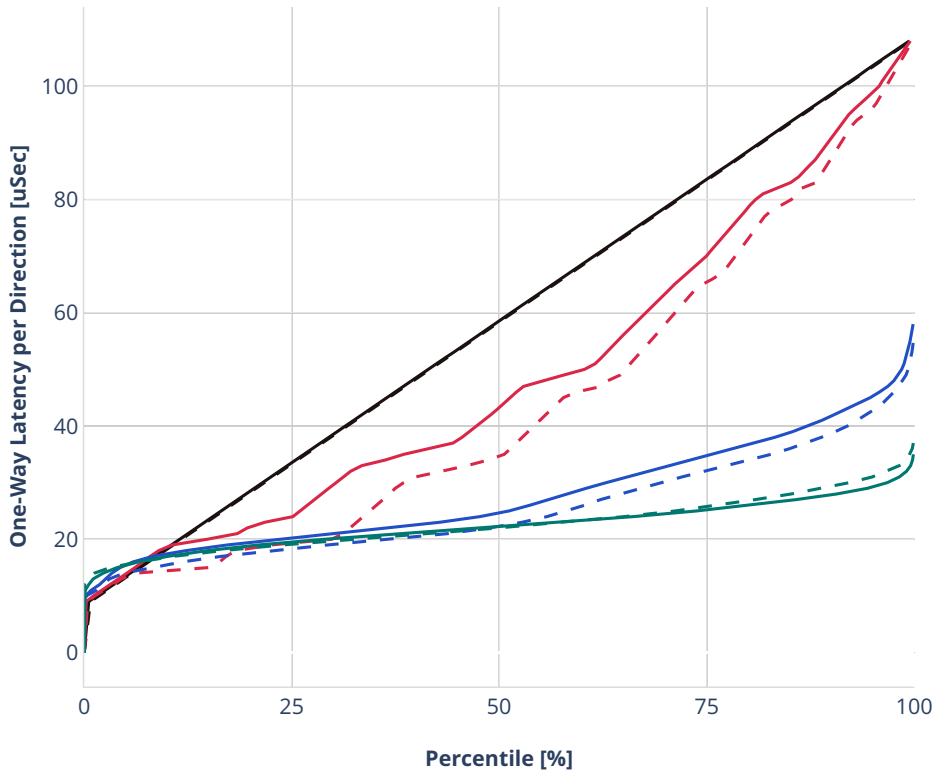

Latency: ethip4-ip4base-l3fwd

- - No-load.
- - Low-load, 10% PDR.
- - Mid-load, 50% PDR.
- - High-load, 90% PDR.