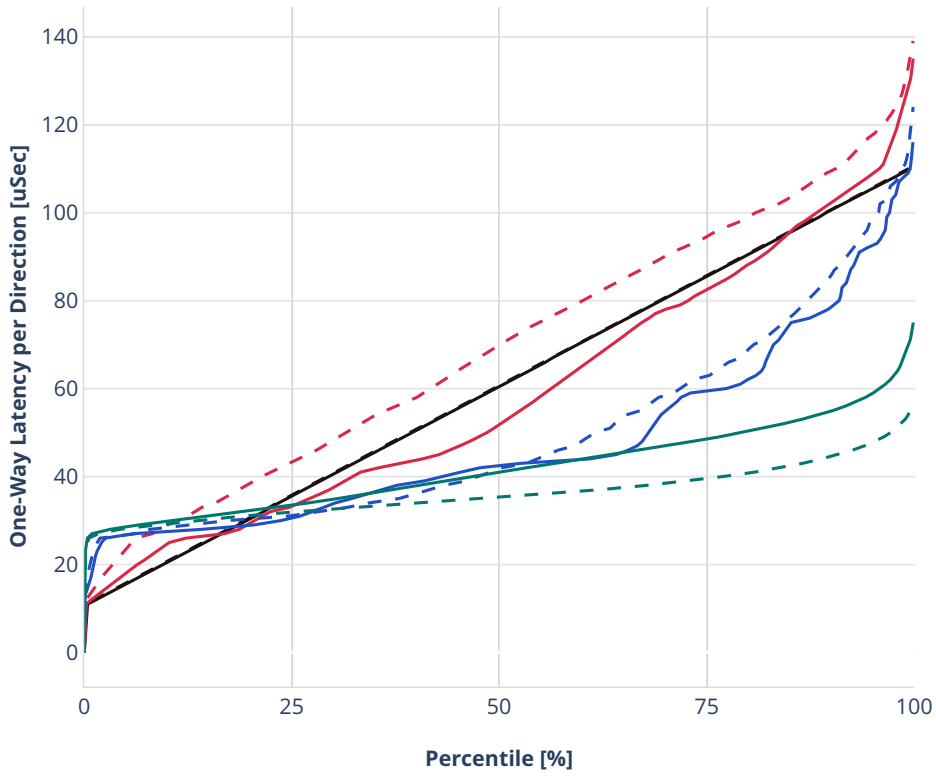

### Latency: ethip4-ip4base-l3fwd

- - No-load.
- - Low-load, 10% PDR.
- - Mid-load, 50% PDR.
- - High-load, 90% PDR.