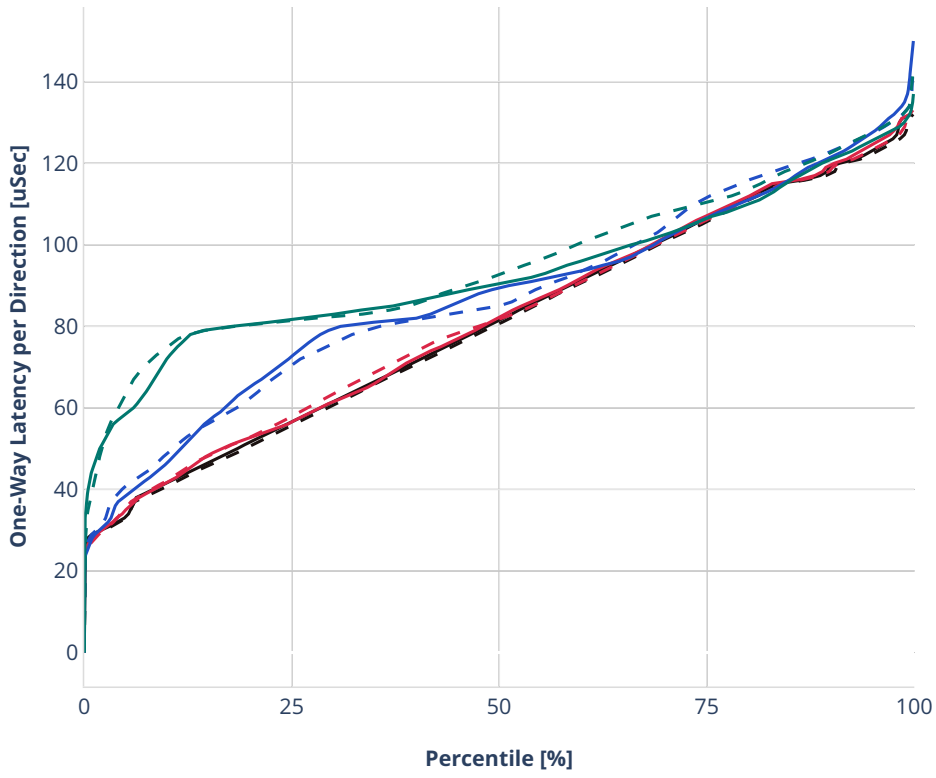

Latency: ethip4-ip4base-l3fwd

- - No-load.
- - Low-load, 10% PDR.
- - Mid-load, 50% PDR.
- - High-load, 90% PDR.