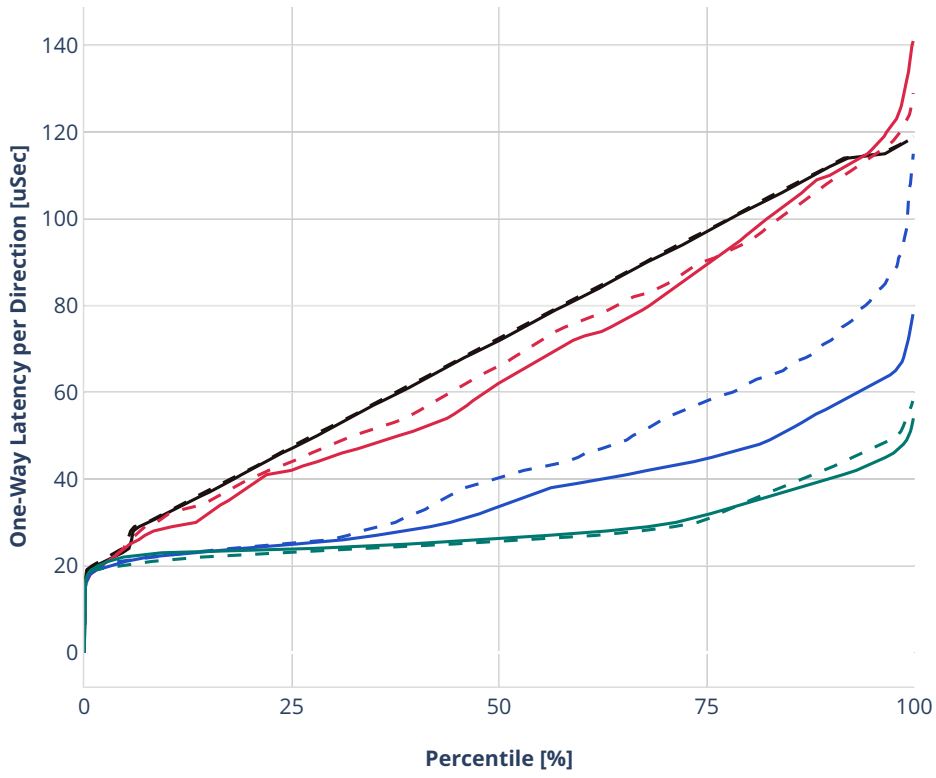

### Latency: ethip4-ip4base-l3fwd

- - No-load.
- - Low-load, 10% PDR.
- - Mid-load, 50% PDR.
- - High-load, 90% PDR.