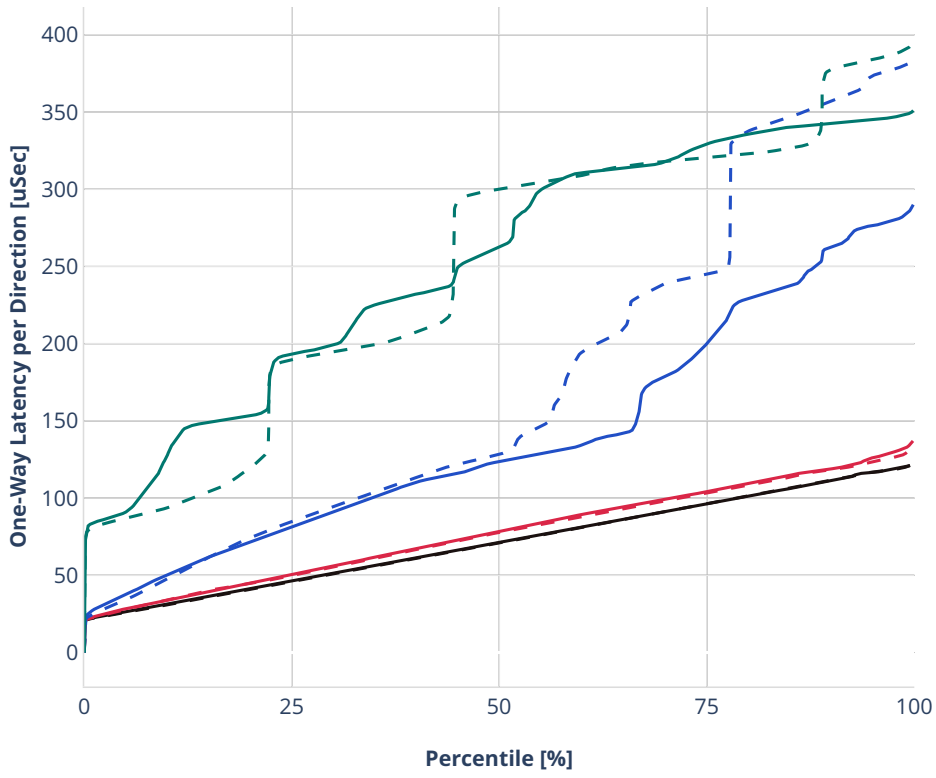

### Latency: ethip4-ip4base-l3fwd

- - No-load.
- - Low-load, 10% PDR.
- - Mid-load, 50% PDR.
- - High-load, 90% PDR.