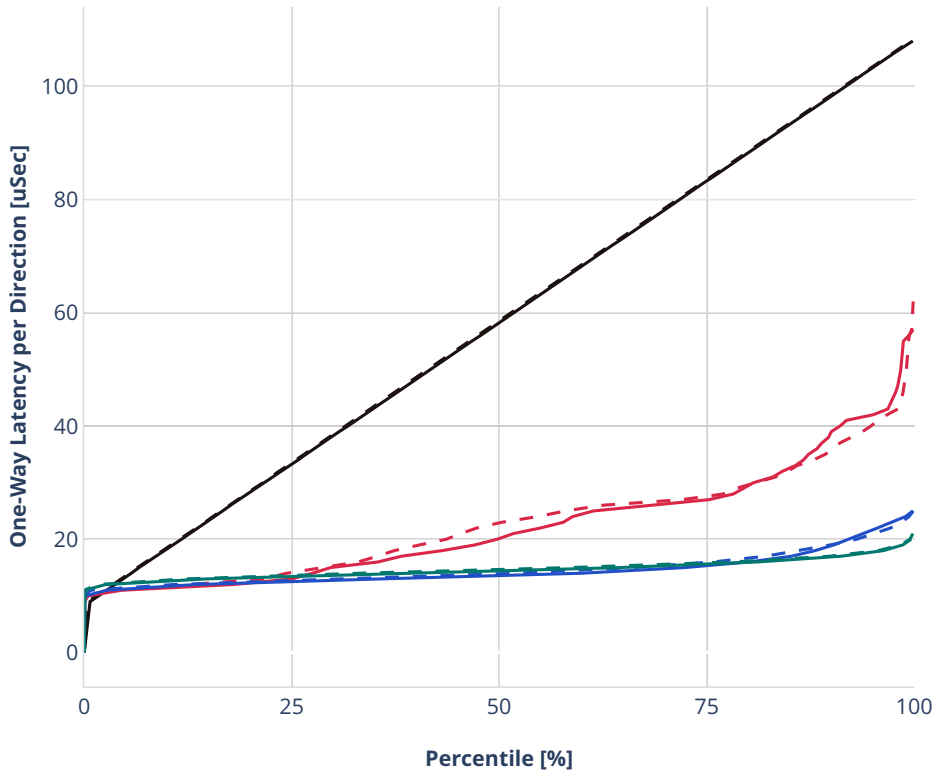

Latency: ethip4-ip4base-l3fwd

- - No-load.
- - Low-load, 10% PDR.
- - Mid-load, 50% PDR.
- - High-load, 90% PDR.