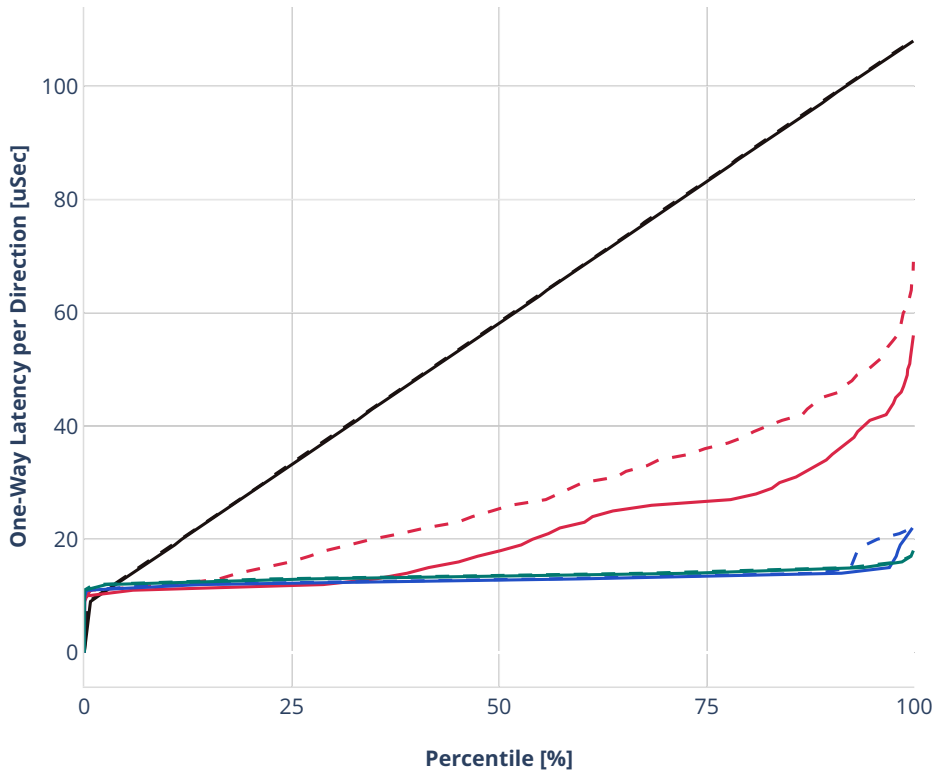

Latency: ethip4-ip4base-l3fwd

- - No-load.
- - Low-load, 10% PDR.
- - Mid-load, 50% PDR.
- - High-load, 90% PDR.